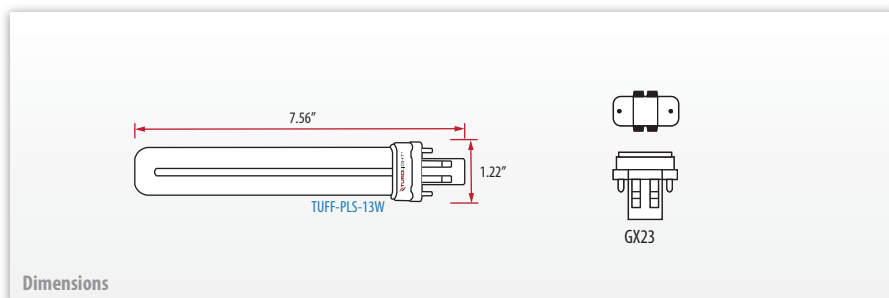

Key Features

- 840 Lumens
- High CRI (82+)
- 10,000 hour average life
- Even light distribution

Applications

- Commercial
- Residential
- Hospitality
- Restaurants
- Property Management

Other information

- Operating temperature range between -20°C and +40°C
- UL/cUL listed, FCC compliant
- 1-year limited warranty in commercial and residential use

General Usage

- General lighting
- Recessed Down Lights/Pot Lights
- Specialty

Order Code	Model Number	Watts	Base	Hour Rating	Initial Lumens	CCT (K)	CRI	M.O.L. (inch)	Case Qty.
1162103	TUFF-PLS-13W/27	13	GX23	10,000	840	2700K	82	7.56	25
1162301	TUFF-PLS-13W/35	13	GX23	10,000	840	3500K	82	7.56	25
1162403	TUFF-PLS-13W/41	13	GX23	10,000	840	4100K	82	7.56	25
1162501	TUFF-PLS-13W/50	13	GX23	10,000	750	5000K	82	7.56	25

How to read: TUFF - PLS - 13W / 27
Series Lamp Type Wattage CCT(K)

Distributed by: