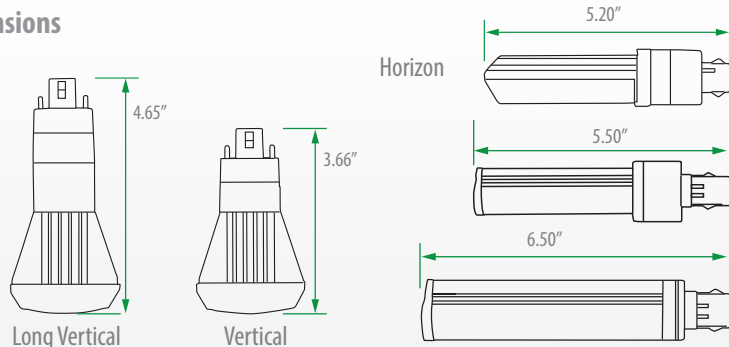

General Usage

- General Lighting
- Recessed Down Lights / Pot Lights
- Specialty

Dimensions

Base Matches

Order Code	Model Number	Description	Watts	Base	Volts	Hour Rating	Beam Angle	Initial Lumens	CCT (K)	CRI	MOL (in)	Case Qty.
PLC Replacement - Direct Fit												
1762157	VIV-PLC/DF/10W/27/H	PLC Direct Fit 10W 27K Horizontal	10	G24q	120/277	50,000	120	1000	2700	83	5.20	50
1762702	VIV-PLC/DF/10W/30/H	PLC Direct Fit 10W 30K Horizontal	10	G24q	120/277	50,000	120	1000	3000	83	5.20	50
1762316	VIV-PLC/DF/10W/35/H	PLC Direct Fit 10W 35K Horizontal	10	G24q	120/277	50,000	120	1000	3500	83	5.20	50
1762490	VIV-PLC/DF/10W/40/H	PLC Direct Fit 10W 40K Horizontal	10	G24q	120/277	50,000	120	1000	4000	83	5.20	50
1762158	VIV-PLC/DF/10W/27/V	PLC Direct Fit 10W 27K Vertical	10	G24q	120/277	50,000	120	1000	2700	83	3.66	50
1762703	VIV-PLC/DF/10W/30/V	PLC Direct Fit 10W 30K Vertical	10	G24q	120/277	50,000	120	1000	3000	83	3.66	50
1762317	VIV-PLC/DF/10W/35/V	PLC Direct Fit 10W 35K Vertical	10	G24q	120/277	50,000	120	1000	3500	83	3.66	50
1762491	VIV-PLC/DF/10W/40/V	PLC Direct Fit 10W 40K Vertical	10	G24q	120/277	50,000	120	1000	4000	83	3.66	50
1762159	VIV-PLC/DF/10W/27/VL	PLC Direct Fit 10W 27K Vertical Long	10	G24q	120/277	50,000	120	1000	2700	83	4.65	50
1762704	VIV-PLC/DF/10W/30/VL	PLC Direct Fit 10W 30K Vertical Long	10	G24q	120/277	50,000	120	1000	3000	83	4.65	50
1762318	VIV-PLC/DF/10W/35/VL	PLC Direct Fit 10W 35K Vertical Long	10	G24q	120/277	50,000	120	1000	3500	83	4.65	50
1762492	VIV-PLC/DF/10W/40/VL	PLC Direct Fit 10W 40K Vertical Long	10	G24q	120/277	50,000	120	1000	4000	83	4.65	50
PLC Replacement - Hybrid												
1762166	VIV-PLC/HY/10W/27/H/2P	PLC Direct Fit / By Pass 10W 27K Horizontal 2Pin	10	G24d	120/277	50,000	120	1000	2700	83	5.20	50
1762711	VIV-PLC/HY/10W/30/H/2P	PLC Direct Fit / By Pass 10W 30K Horizontal 2Pin	10	G24d	120/277	50,000	120	1000	3000	83	5.20	50
1762325	VIV-PLC/HY/10W/35/H/2P	PLC Direct Fit / By Pass 10W 35K Horizontal 2Pin	10	G24d	120/277	50,000	120	1000	3500	83	5.20	50
1762499	VIV-PLC/HY/10W/40/H/2P	PLC Direct Fit / By Pass 10W 40K Horizontal 2Pin	10	G24d	120/277	50,000	120	1000	4000	83	5.20	50
1762167	VIV-PLC/HY/10W/27/V/2P	PLC Direct Fit /By Pass 10W 27K Vertical 2Pin	10	G24d	120/277	50,000	120	1000	2700	83	3.66	50
1762712	VIV-PLC/HY/10W/30/V/2P	PLC Direct Fit /By Pass 10W 30K Vertical 2Pin	10	G24d	120/277	50,000	120	1000	3000	83	3.66	50
1762326	VIV-PLC/HY/10W/35/V/2P	PLC Direct Fit /By Pass 10W 35K Vertical 2Pin	10	G24d	120/277	50,000	120	1000	3500	83	3.66	50
1762800	VIV-PLC/HY/10W/40/V/2P	PLC Direct Fit /By Pass 10W 40K Vertical 2Pin	10	G24d	120/277	50,000	120	1000	4000	83	3.66	50
1762168	VIV-PLC/HY/10W/27/VL/2P	PLC Direct Fit / By Pass 10W 27K Vertical Long 2Pin	10	G24d	120/277	50,000	120	1000	2700	83	4.65	50
1762713	VIV-PLC/HY/10W/30/VL/2P	PLC Direct Fit / By Pass 10W 30K Vertical Long 2Pin	10	G24d	120/277	50,000	120	1000	3000	83	4.65	50
1762327	VIV-PLC/HY/10W/35/VL/2P	PLC Direct Fit / By Pass 10W 35K Vertical Long 2Pin	10	G24d	120/277	50,000	120	1000	3500	83	4.65	50
1762801	VIV-PLC/HY/10W/40/VL/2P	PLC Direct Fit / By Pass 10W 40K Vertical Long 2Pin	10	G24d	120/277	50,000	120	1000	4000	83	4.65	50