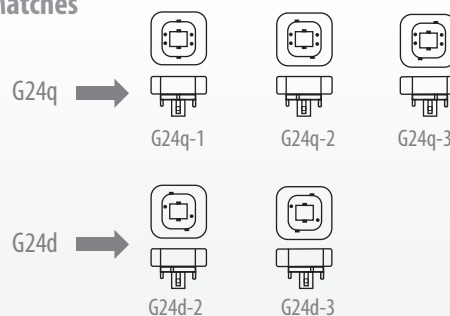

General Usage

- General Lighting
- Recessed Down Lights / Pot Lights
- Specialty

Dimensions

Base Matches

Order Code	Model Number	Description	Watts	Base	Volts	Hour Rating	Beam Angle	Initial Lumens	CCT (K)	CRI	MOL (in)	Case Qty.
PLC Replacement - Direct Fit												
1762157	VIV-PLC/DF/10W/27/H	PLC Direct Fit 10W 27K Horizontal	10	G24q	120/277	50,000	120	1000	2700	83	5.20	50
1762702	VIV-PLC/DF/10W/30/H	PLC Direct Fit 10W 30K Horizontal	10	G24q	120/277	50,000	120	1000	3000	83	5.20	50
1762316	VIV-PLC/DF/10W/35/H	PLC Direct Fit 10W 35K Horizontal	10	G24q	120/277	50,000	120	1000	3500	83	5.20	50
1762490	VIV-PLC/DF/10W/40/H	PLC Direct Fit 10W 40K Horizontal	10	G24q	120/277	50,000	120	1000	4000	83	5.20	50
1762158	VIV-PLC/DF/10W/27/V	PLC Direct Fit 10W 27K Vertical	10	G24q	120/277	50,000	120	1000	2700	83	3.66	50
1762703	VIV-PLC/DF/10W/30/V	PLC Direct Fit 10W 30K Vertical	10	G24q	120/277	50,000	120	1000	3000	83	3.66	50
1762317	VIV-PLC/DF/10W/35/V	PLC Direct Fit 10W 35K Vertical	10	G24q	120/277	50,000	120	1000	3500	83	3.66	50
1762491	VIV-PLC/DF/10W/40/V	PLC Direct Fit 10W 40K Vertical	10	G24q	120/277	50,000	120	1000	4000	83	3.66	50
1762159	VIV-PLC/DF/10W/27/VL	PLC Direct Fit 10W 27K Vertical Long	10	G24q	120/277	50,000	120	1000	2700	83	4.65	50
1762704	VIV-PLC/DF/10W/30/VL	PLC Direct Fit 10W 30K Vertical Long	10	G24q	120/277	50,000	120	1000	3000	83	4.65	50
1762318	VIV-PLC/DF/10W/35/VL	PLC Direct Fit 10W 35K Vertical Long	10	G24q	120/277	50,000	120	1000	3500	83	4.65	50
1762492	VIV-PLC/DF/10W/40/VL	PLC Direct Fit 10W 40K Vertical Long	10	G24q	120/277	50,000	120	1000	4000	83	4.65	50
PLC Replacement - Hybrid												
1762166	VIV-PLC/HY/10W/27/H/2P	PLC Direct Fit / By Pass 10W 27K Horizontal 2Pin	10	G24d	120/277	50,000	120	1000	2700	83	5.20	50
1762711	VIV-PLC/HY/10W/30/H/2P	PLC Direct Fit / By Pass 10W 30K Horizontal 2Pin	10	G24d	120/277	50,000	120	1000	3000	83	5.20	50
1762325	VIV-PLC/HY/10W/35/H/2P	PLC Direct Fit / By Pass 10W 35K Horizontal 2Pin	10	G24d	120/277	50,000	120	1000	3500	83	5.20	50
1762499	VIV-PLC/HY/10W/40/H/2P	PLC Direct Fit / By Pass 10W 40K Horizontal 2Pin	10	G24d	120/277	50,000	120	1000	4000	83	5.20	50
1762167	VIV-PLC/HY/10W/27/V/2P	PLC Direct Fit /By Pass 10W 27K Vertical 2Pin	10	G24d	120/277	50,000	120	1000	2700	83	3.66	50
1762712	VIV-PLC/HY/10W/30/V/2P	PLC Direct Fit /By Pass 10W 30K Vertical 2Pin	10	G24d	120/277	50,000	120	1000	3000	83	3.66	50
1762326	VIV-PLC/HY/10W/35/V/2P	PLC Direct Fit /By Pass 10W 35K Vertical 2Pin	10	G24d	120/277	50,000	120	1000	3500	83	3.66	50
1762800	VIV-PLC/HY/10W/40/V/2P	PLC Direct Fit /By Pass 10W 40K Vertical 2Pin	10	G24d	120/277	50,000	120	1000	4000	83	3.66	50
1762168	VIV-PLC/HY/10W/27/VL/2P	PLC Direct Fit / By Pass 10W 27K Vertical Long 2Pin	10	G24d	120/277	50,000	120	1000	2700	83	4.65	50
1762713	VIV-PLC/HY/10W/30/VL/2P	PLC Direct Fit / By Pass 10W 30K Vertical Long 2Pin	10	G24d	120/277	50,000	120	1000	3000	83	4.65	50
1762327	VIV-PLC/HY/10W/35/VL/2P	PLC Direct Fit / By Pass 10W 35K Vertical Long 2Pin	10	G24d	120/277	50,000	120	1000	3500	83	4.65	50
1762801	VIV-PLC/HY/10W/40/VL/2P	PLC Direct Fit / By Pass 10W 40K Vertical Long 2Pin	10	G24d	120/277	50,000	120	1000	4000	83	4.65	50