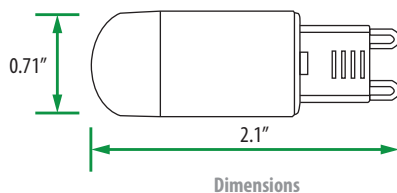

Model Number	Watts	Base	Volts	Hour Rating	Initial Lumens	CCT (K)	CRI	M.O.L. (inch)	Case Qty.
VIV-G9/2.4W/27	2.4	G9	120	25,000	180	2700	80	2.1	100

For the latest stock status please refer to your price list or send us an email at sales@turolight.com