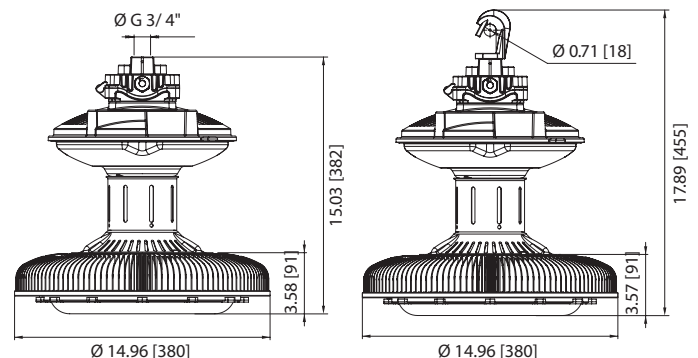

Dimensional drawing

Stem Installation

Hook installation

60W~200W

Stem Installation

Hook installation

250W~300W

LED High Bay