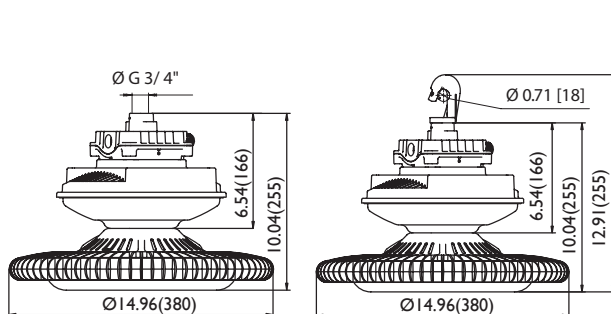

Dimensional drawing

Stem Installation

Hook installation

60W~200W

Stem Installation

Hook installation

250W~300W

LED High Bay

Product Specification

Ordering Code	Model Number	Wattage (W)	Input Voltage (V)	IP	Lum/W	Initial Lumens (lm)	Hour Rating L70 L90		CCT (K)	CRI	IES Type	Dimension LxWxH(mm)	Case QTY.
3686110	NXL-HB/60W/5/50/UNV/PCF/HK/D	60	120-277	65	133	7,950	50,000	36,000	5000	80	V	380 x 380 x 255	1
3686111	NXL-HB/80W/5/50/UNV/PCF/HK/D	80	120-277	65	138	11,010	50,000	36,000	5000	80	V	380 x 380 x 255	1
3686112	NXL-HB/100W/5/50/UNV/PCF/HK/D	100	120-277	65	130	13,030	50,000	36,000	5000	80	V	380 x 380 x 255	1
3687104	NXL-HB/120W/5/50/UNV/PCF/HK/D	120	120-277	65	131	15,680	50,000	36,000	5000	80	V	380 x 380 x 255	1
3687105	NXL-HB/150W/5/50/UNV/PCF/HK/D	150	120-277	65	135	20,190	50,000	36,000	5000	80	V	380 x 380 x 255	1
3687106 ¹	NXL-HB/200W/5/50/UNV/PCF/HK/D	200	120-277	65	130	26,020	50,000	36,000	5000	80	V	380 x 380 x 255	1
3688101	NXL-HB/250W/5/50/UNV/PCF/HK/D	250	120-277	65	133	33,130	50,000	36,000	5000	80	V	380 x 380 x 382	1
3688102	NXL-HB/300W/5/50/UNV/PCF/HK/D	300	120-277	65	131	39,420	50,000	36,000	5000	80	V	380 x 380 x 382	1
3686200	NXL-HB/60W/5/50/HVU/PCF/HK/D	60	347-480	65	133	7,950	50,000	36,000	5000	80	V	380 x 380 x 255	1
3686201	NXL-HB/80W/5/50/HVU/PCF/HK/D	80	347-480	65	138	11,010	50,000	36,000	5000	80	V	380 x 380 x 255	1
3686202	NXL-HB/100W/5/50/HVU/PCF/HK/D	100	347-480	65	130	13,030	50,000	36,000	5000	80	V	380 x 380 x 255	1
3687200	NXL-HB/120W/5/50/HVU/PCF/HK/D	120	347-480	65	131	15,680	50,000	36,000	5000	80	V	380 x 380 x 255	1
3687201	NXL-HB/150W/5/50/HVU/PCF/HK/D	150	347-480	65	135	20,190	50,000	36,000	5000	80	V	380 x 380 x 255	1
3687202	NXL-HB/200W/5/50/HVU/PCF/HK/D	200	347-480	65	130	26,020	50,000	36,000	5000	80	V	380 x 380 x 255	1
3688200	NXL-HB/250W/5/50/HVU/PCF/HK/D	250	347-480	65	133	33,130	50,000	36,000	5000	80	V	380 x 380 x 382	1
3688201	NXL-HB/300W/5/50/HVU/PCF/HK/D	300	347-480	65	131	39,420	50,000	36,000	5000	80	V	380 x 380 x 382	1