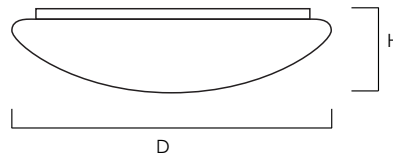

Dimensional Drawing

	M.O.D.	M.O.H.
RGD-FM13	13"	3.44"
RGD-FM19	19"	3.44"

Ordering Information Example: RGD-FM13/18W/30/D/PC

Family Name	Fixture Type	Wattage	CCT	Dimmable	Body
RGD (Rigid)	FM13 (Flush mount, 13", PC) FM19 (Flush mount, 19", PC)	18W MW (Multiple wattage)	30 (3000K) 40 (4000K) MK (Multiple kelvin/CCT)	D (Dimmable)	PC (Polycarbonate)

Product Specification

Ordering Code	Energy Star	Model Number	Description	Wattage (W)	Input Voltage (V)	Hour Rating	Initial Delivered Lumens (lm)	CCT (K)	CRI	Damp Location	M.O.D. (inch)	Case QTY.
3663114	Y	RGD-FM13/18W/30/D/PC	LED flush mount 13" 18W 3000K PC	18	120	50,000	1300	3000	80	Y	13	6
3663115	Y	RGD-FM13/18W/40/D/PC	LED flush mount 13" 18W 4000K PC	18	120	50,000	1300	4000	80	Y	13	6
3680362	Y	RGD-FM13/MW/MK/D/PC	LED flush mount 13" 22-18-15W, 30-40-50K, PC	22-18-15	120	50,000	1600-1300-1090	30-40-50	90	Y	13	6
3660194	Y	RGD-FM19/MW/MK/D/PC	LED flush mount 19" 32-28-24W, 30-40-50K, PC	32-28-24	120	50,000	2300-2000-1700	30-40-50	80	Y	19	2