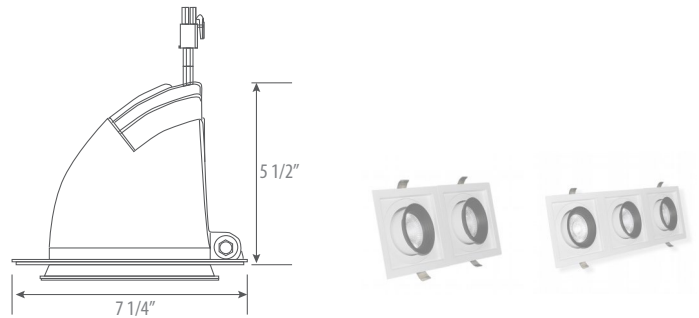

Dimensional Drawing