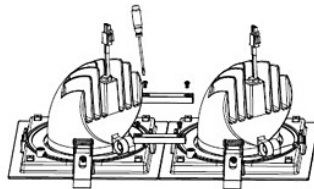

## LED Linkable Adjustable Downlight RGD-LAD

Design for accent lighting, general lighting and vertical lighting

5-year limited warranty

Operating temperature range -20° C ~ +40° C

Round frame

Square frame

Make sure the frame are at the same direction. Screw the docking blocks to fix the frame.

### Features & Benefits

- cETLus listed
- Anti-glare design, square frame optional
- Beam angle: 24°, 38°, 60° and 80°x45°
- Ultra low glare light with shielding angle 15°
- 350° gimbal and 50° adjustable
- High power factor over 0.95, up to 100lm/W
- Type non IC, for commercial new construction building
- Damp location rated