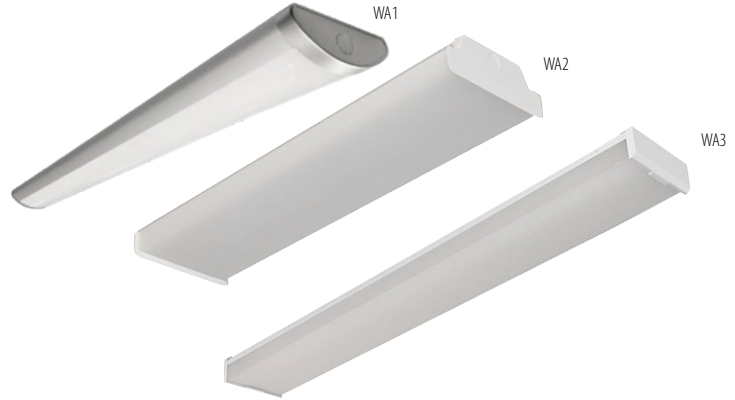

# LED FIXTURE

DL Series

## LED Wrap Around DL-WA1, WA2, WA3

WA1 (4' wrap light), WA2 (2' / 4' hinged wrap light)  
WA3 (4' Eco-wrap light), newly added 120-347V auto-sensing driver

5-year limited warranty

Operating temperature range -20 °C ~ +40 °C

### Features & Benefits

- cUL listed, DLC
- 0-10V dimmable\*, L70 @\*
- Wall or ceiling mounted
- PMMA Lens
- Shallow profile, excellent for low ceilings applications
- Damp location rated, High CRI (80+)