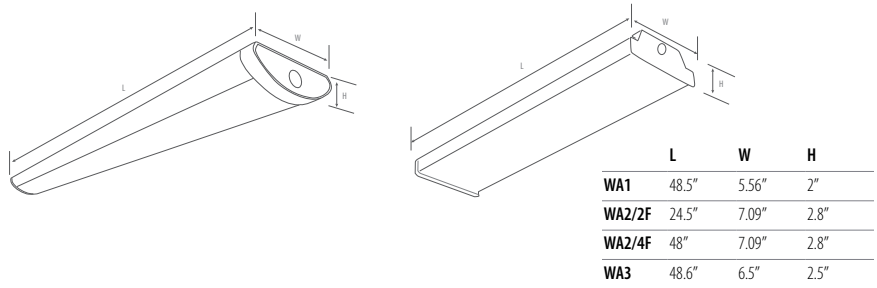

## LED Wrap Around DL-WA1, WA2, WA3

WA1 (4' wrap light), WA2 (2' / 4' hinged wrap light)  
WA3 (4' Eco-wrap light), newly added 120-347V auto-sensing driver

5-year limited warranty

Operating temperature range -20 °C ~ +40 °C

### Dimensional Drawing