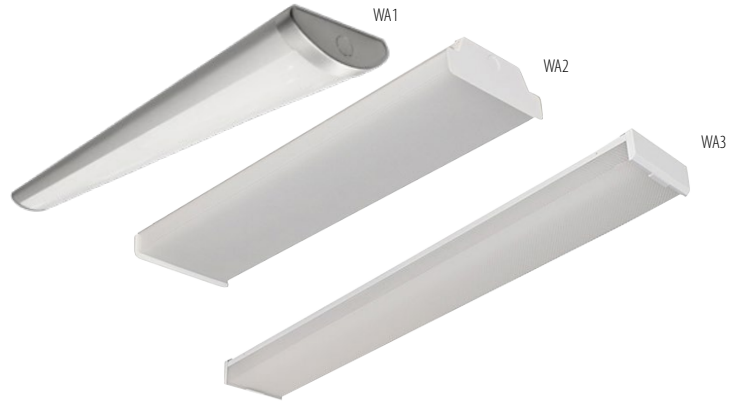

# LED FIXTURE

DL Series

## LED Wrap Around DL-WA1, WA2, WA3

WA1 ( 4' wrap light), WA2 ( 2' / 4' hinged wrap light)  
WA3 ( 4' Eco-wrap light), newly added 120-347V auto-sensing driver

5-year limited warranty

Operating temperature range -20 °C ~ +40 °C

### Features & Benefits

- cUL listed, DLC(Premium)\*
- 0-10V dimmable\*, L70 @ \*
- Wall or ceiling mounted
- PMMA Lens
- Shallow profile, excellent for low ceilings applications
- Damp location rated, High CRI (80+)