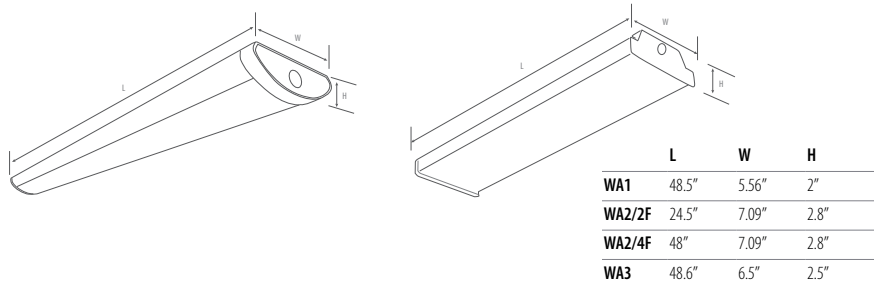

## LED Wrap Around DL-WA1, WA2, WA3

WA1 ( 4' wrap light), WA2 ( 2' / 4' hinged wrap light)  
WA3 ( 4' Eco-wrap light), newly added 120-347V auto-sensing driver

5-year limited warranty

Operating temperature range -20 °C ~ +40 °C

### Dimensional Drawing