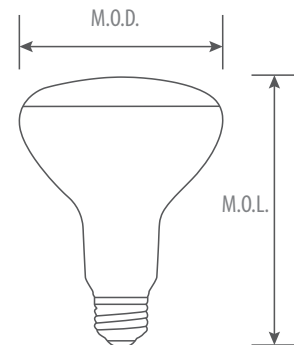

cUL listed. Energy Star rated

High CRI (80+)

Dimmable

25,000 hrs average life

Damp location approved*

*For applicable models, see product specification below

Dimensional Drawing

Ordering Information Example: VIV-BR30/9W/27/D