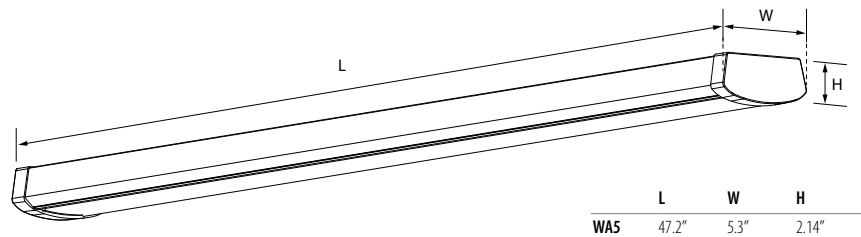

0-10V dimmable, L70 @ 50000hrs, THD \geq 10%, PF \geq 0.9

Wall or ceiling mounted

PMMA Lens

Shallow profile, excellent for low ceilings applications

Damp location rated, High CRI (80+)

Dimensional Drawing

Ordering Information Example: DL-WA5/4F/48W/40/120-347V/D

Family Name	Fixture Type	Size	Wattage	CCT	Voltage	Dimmable
DL (Deltalum)	WA5	4F (4')	48W	40 (4000K)	120-347V	D (Dimmable)

Product Specification

Ordering Code	DLC	Model Number	Wattage (W)	Input Voltage (V)	Hour Rating	Beam Angle	Initial Delivered Lumens (lumen)	CCT (K)	CRI	Damp Location	M.O.L (inch)	Case QTY.
3665316	Yes	DL-WA5/4F/48W/40/120-347V/D	48	120-347V	50,000	120°	5520	4000	>80	Yes	47.2	4