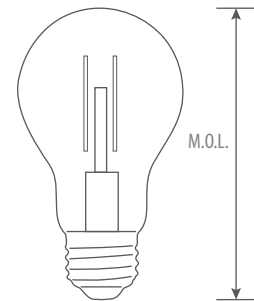

A15, A19, B10 LED Filament Bulbs

AR-A15LNVF, A19LNVF, B10LNVF

2-year limited warranty

Operating temperature range -20 °C ~ +40 °C

Features & Benefits

- Reduced flicker down to 10%*
 - Compare to 6.6% traditional incandescent
 - Far below California T20 standard 30%
 - Significantly improve light quality
 - Optimize eye comfort

With clear, amber glass cover

15,000 hours life, high CRI (80+), dimmable

Damp location rated

*Except AR-A19LNVF (down to 30%)

Dimensional Drawing

Ordering Information Example: AR-B10LNVF/5W/27/E12/D/C

Family Name	Lamp Type	Wattage	CCT	Base	Dimmable	Cover
AR (Artisan)	A15LNVF (A15, Low flicker)	5W	22 (2200K)	E12	D (Dimmable)	C (Clear)
	A19LNVF (A19, Low flicker)	8W	27 (2700K)	Blank (E26)		A (Amber)
	B10LNVF (B10, Low flicker)		30 (3000K)			
			40 (4000K)			

Product Specification

Ordering Code	Energy Star	Model Number	Wattage (W)	Replacement Filament	Replacement Incandescent	Base	Voltage (V)	Hour Rating	Beam Angle	Initial Lumens(lm)	CCT(K)	CRI	Damp Location	Dimmable	M.O.L. (inch)	Case QTY.
1771237	-	AR-A15LNVF/5W/30/D/C	5	-	60W	E26	120	15,000	330°	500	3000	80	Yes	Yes	3.54	60
1772115	-	AR-A19LNVF/8W/27/D/C	8	-	60W	E26	120	15,000	330°	800	2700	80	Yes	Yes	4.29	20
1772207	-	AR-A19LNVF/8W/30/D/C	8	-	60W	E26	120	15,000	330°	800	3000	80	Yes	Yes	4.29	20
1772401	-	AR-A19LNVF/8W/40/D/C	8	-	60W	E26	120	15,000	330°	800	4000	80	Yes	Yes	4.29	20
1771149	-	AR-B10LNVF/5W/27/E12/D/C	5	-	60W	E12	120	15,000	330°	500	2700	80	Yes	Yes	3.78	50
1771223	-	AR-B10LNVF/5W/30/E12/D/C	5	-	60W	E12	120	15,000	330°	500	3000	80	Yes	Yes	3.78	50
1771406	-	AR-B10LNVF/5W/40/E12/D/C	5	-	60W	E12	120	15,000	330°	500	4000	80	Yes	Yes	3.78	50
1771930	-	AR-B10LNVF/5W/22/E12/D/A	5	60W	-	E12	120	15,000	330°	450	2200	80	Yes	Yes	3.78	50
1771150	-	AR-B10LNVF/5W/27/D/C	5	-	60W	E26	120	15,000	330°	500	2700	80	Yes	Yes	3.78	50