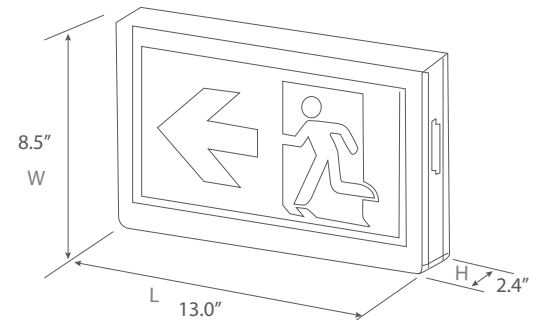

LED FIXTURE

TL Series

LED Emergency

TL-RMES101

"Running Man" LED Emergency Sign

Features & Benefits

- Injection-molded thermoplastic housing

- Easy installation

- cUL listed / IP20

- Test switch and charge indicator light

Warranty

- 2-year limited warranty in commercial use from the date of purchase

- Operating temperature range between -10°C and +40°C

Dimensional Drawing

Arrow 2pcs

Without Arrow 1pc

Ordering Information Example: TL-RMES101

Family Name	Fixture Type	Model
TL (Turolight)	RMES ("Running Man" Emergency Sign)	101 (Emergency Sign) 101-UDC (Emergency Sign, AC only & 6-24V UDC)

Product Specification

Ordering Code	Model Number	Description	Wattage (W)	Input Voltage (V)	Mounting	Remote Capable	Self Powered Battery	Damp Location	Dimensions LxWxH (inch)	Case QTY.
3461114	TL-RMES101	"Running Man" LED Emergency Sign, White Housing	3W	120/347VAC	Wall, Ceiling, Side	No	Yes (90 minutes)	Yes	13.0" x 8.5" x 2.4"	6
3461116	TL-RMES101-UDC	"Running Man" LED Emergency Sign, White Housing AC only & 6-24V UDC	3W	120/347VAC	Wall, Ceiling, Side	Yes	NO	Yes	13.0" x 8.5" x 2.4"	6