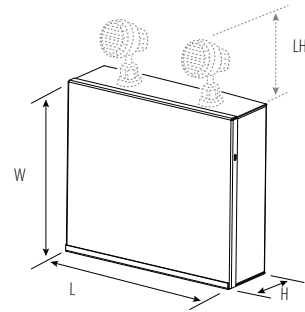

UL LISTED TL-EMRM/140W

SP TL-EMRM/95W

SP TL-EMRM/36W

Features & Benefits

Steel housing, UL-94V-0 flame rating, fire-resistant

Input Voltage: 120/277/347V

With or without 2x2W 6500K heads

12V / 6V sealed lead-acid battery

Damp location rated, IP Class: IP20, not intended for outdoor use

Wall mounting, remote capable

Dimensional Drawing

Ordering Information Example: TL-EMRM/90W/12VDC/0/120-347V

Family Name	Fixture Type	Wattage	Load Voltage	LED Heads	Input Voltage
TL (Turolight)	EMRM (Emergency remote)	36W 90W 95W 140W	6VDC 12VDC	0 (Without heads) 2 (With 2 LED heads)	120/277/347V

Product Specification

Ordering Code	Model Number	Description	Wattage (W)	Input Voltage (V)	LED Heads	Mounting	Remote Capable	Damp Location	Dimensions LxWxH (LH) (inch)	Case QTY.
3465200	TL-EMRM/36W/6VDC/2/120-347V	C/w 2x2W heads 36W, 6VDC, 120/277/347V, 90 Min at Max. Load	36	120/277/347V	2	Wall	Yes	Yes	11.8"×5.5"×2.95" (3.55")	10
3466200	TL-EMRM/90W/12VDC/0/120-347V	No heads 64W, 12VDC, 120/277/347V, 30 Min at Max. Load	64	120/277/347V	0	Wall	Yes	Yes	10.2"×9.1"×3.27"	3
3466201	TL-EMRM/90W/12VDC/2/120-347V	C/w 2x2W heads 60W, 12VDC, 120/277/347V, 30 Min at Max. Load	60	120/277/347V	2	Wall	Yes	Yes	10.2"×9.1"×3.27" (5")	3
3466202	TL-EMRM/95W/12VDC/2/120-347V	C/w 2x2W heads 95W, 12VDC, 120/277/347V, 30 Min at Max. Load	95	120/277/347V	2	Wall	Yes	Yes	12.2"×7.87"×2.76" (3.55")	5
3461220	TL-EMRM/140W/12VDC/2/120-347V	C/w 2x2W heads 140W, 12VDC, 120/277/347V, 30 Min at Max. Load	140	120/277/347V	2	Wall	Yes	Yes	13.5"×8.97"×4.21" (3.55")	5