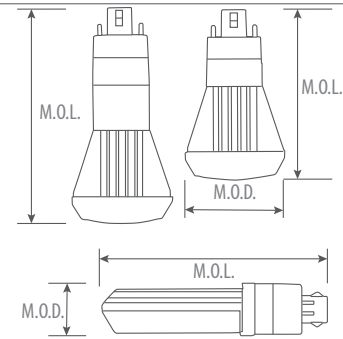

Dimensional Drawing