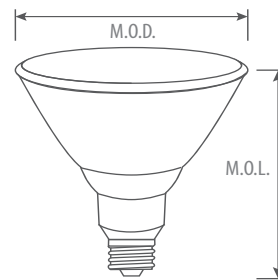

LED LAMP

VASO Series

LED PAR38 VASO-PAR38

2-year limited warranty

Operating temperature range -20° C ~ +40° C

Features & Benefits

- cULus listed, Energy Star
- Glass housing + PC lens
- High CRI (80+), dimmable
- 15,000 hrs average life
- Enclosed fixture application, wet location approved

Dimensional Drawing

	M.O.D.	M.O.L.
PAR38	4.82"	5.31"

Ordering Information Example: VASO-PAR38/15W/30/WFL40/D

Family Name	Lamp Type	Wattage	CCT	Beam Angle	Dimmable
VASO	PAR38	15 (15W)	30 (3000K) 40 (4000K)	WFL40 (40°)	D (Dimmable)

Product Specification

Ordering Code	Energy Star	Model Number	Wattage (W)	Base	Voltage (V)	Hour Rating	Beam Angle	Initial Lumens(lm)	CCT(K)	CRI	C.B.C.P. (cd)	Enclosed Fixture Application	Wet Location	M.O.D. (inch)	M.O.L. (inch)	Case QTY.
1752229	Y	VASO-PAR38/15W/30/WFL40/D	15	E26	120	15,000	40°	1300	3000	80	2231	Y	Y	4.82	5.31	6
1752425	Y	VASO-PAR38/15W/40/WFL40/D	15	E26	120	15,000	40°	1300	4000	80	2231	Y	Y	4.82	5.31	6