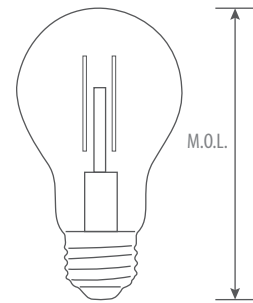

A15, A19, B10 LED Filament Bulbs

AR-A15LNVF, A19LNVF, B10LNVF

2-year limited warranty

Operating temperature range -20 °C ~ +40 °C

Features & Benefits

- Reduced flicker down to 10%*
 - Compare to 6.6% traditional incandescent
 - Far below California T20 standard 30%
 - Significantly improve light quality
 - Optimize eye comfort

With clear, amber glass cover

15,000 hours life, high CRI (80+), dimmable

Damp location rated

*Except AR-A19LNVF (down to 30%)

Dimensional Drawing

Ordering Information Example: AR-B10LNVF/5W/27/E12/D/C

Family Name	Lamp Type	Wattage	CCT	Base	Dimmable	Cover
AR (Artisan)	A15LNVF (A15, Low flicker)	5W	22 (2200K)	E12	D (Dimmable)	C (Clear)
	A19LNVF (A19, Low flicker)	8W	27 (2700K)	Blank (E26)		A (Amber)
	B10LNVF (B10, Low flicker)		30 (3000K)			
			40 (4000K)			

Product Specification

Ordering Code	Energy Star	Model Number	Wattage (W)	Replacement Filament	Replacement Incandescent	Base	Voltage (V)	Hour Rating	Beam Angle	Initial Lumens(lm)	CCT(K)	CRI	Damp Location	Dimmable	M.O.L. (inch)	Case QTY.
1771237	-	AR-A15LNVF/5W/30/D/C	5	-	60W	E26	120	15,000	330°	500	3000	80	Yes	Yes	3.54	60
1772115	-	AR-A19LNVF/8W/27/D/C	8	-	60W	E26	120	15,000	330°	800	2700	80	Yes	Yes	4.29	20
1772207	-	AR-A19LNVF/8W/30/D/C	8	-	60W	E26	120	15,000	330°	800	3000	80	Yes	Yes	4.29	20
1772401	-	AR-A19LNVF/8W/40/D/C	8	-	60W	E26	120	15,000	330°	800	4000	80	Yes	Yes	4.29	20
1771149	-	AR-B10LNVF/5W/27/E12/D/C	5	-	60W	E12	120	15,000	330°	500	2700	80	Yes	Yes	3.78	50
1771223	-	AR-B10LNVF/5W/30/E12/D/C	5	-	60W	E12	120	15,000	330°	500	3000	80	Yes	Yes	3.78	50
1771406	-	AR-B10LNVF/5W/40/E12/D/C	5	-	60W	E12	120	15,000	330°	500	4000	80	Yes	Yes	3.78	50
1771930	-	AR-B10LNVF/5W/22/E12/D/A	5	60W	-	E12	120	15,000	330°	450	2200	80	Yes	Yes	3.78	50
1771150	-	AR-B10LNVF/5W/27/D/C	5	-	60W	E26	120	15,000	330°	500	2700	80	Yes	Yes	3.78	50