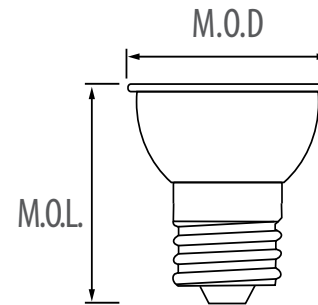

## Features & Benefits

- cULus, Energy Star listed \*
- High CRI (80+), dimmable
- Enclosed fixture application
- 25,000 hrs average life
- Damp location rated

\*For applicable models, see product specification below

## Dimensional Drawing