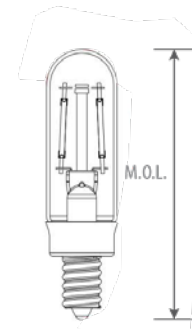

T6, T14 LED Filament Bulbs

AR2-T6/I90, AR2-T14/I90

2-year limited warranty

Operating temperature range -25 °C ~ +45 °C

T6 Clear

T14 Clear

Features & Benefits

- High CRI ≥90
- With clear glass cover
- Non-visible flicker < 30%
- 15,000 hours life, dimmable
- Damp location rated
- Not for totally enclosed fixtures

Dimensional Drawing

Ordering Information Example: AR2-T6/I90/5.5W/30/E12/D/C

Family Name	Lamp Type	CRI	Wattage	CCT	Base	Dimmable	Cover
AR2 (Artisan)	T6 T14	I90 (CRI≥90)	5.5W	30 (3000K)	E12 Blank (E26)	D (Dimmable)	C (Clear)

Product Specification

Ordering Code	Model Number	Wattage (W)	Base	Voltage (V)	Hour Rating	Beam Angle	Initial Lumens(lm)	CCT(K)	Non-visible Flicker	CRI	Damp Location	Dimmable	M.O.L. (inch)	Case QTY.
1771241	AR2-T6/I90/5.5W/30/E12/D/C	5.5	E12	120	15,000	330°	500	3000	< 30%	≥90	Yes	Yes	3.39	40
1771246	AR2-T14/I90/5.5W/30/D/C	5.5	E26	120	15,000	330°	500	3000	< 30%	≥90	Yes	Yes	4.17	40