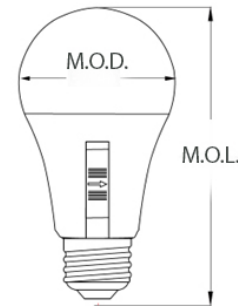

A19 LED Light Bulbs

HD-A19/I90/5CCT

3-year limited warranty

Operating temperature range -40 °C ~ +40 °C

Features & Benefits

- cETLus listed
- 5CCT Selectable (27/30/35/40/50K)
- High CRI (90+), Dimmable
- Enclosed fixture application
- 25,000 hrs average life
- Damp location rated

Dimensional Drawing

Ordering Information Example: HD-A19/I90/15W/5CCT/D

Family Name	Lamp Type	CRI	Wattage	CCT	Dimmable
HD	A19	I90 (CRI 90+)	6W 9W 11W 15W	5CCT (5CCT Selectable)	D (Dimmable)

Product Specification

Ordering Code	Model Number	Wattage (W)	Base	Voltage (V)	Hour Rating	Beam Angle	Initial Lumens(lm)	CCT(K)	CRI	Enclosed Fixture Application	Damp Location	Dimmable	M.O.D. (inch)	M.O.L. (inch)	Case QTY.
1783000	HD-A19/I90/15W/5CCT/D	15	E26	120	25,000	220°	1600	27/30/35/40/50	90	Yes	Yes	Yes	2.36	4.65	40
1782000	HD-A19/I90/11W/5CCT/D	11	E26	120	25,000	220°	1100	27/30/35/40/50	90	Yes	Yes	Yes	2.36	4.65	40
1782001	HD-A19/I90/9W/5CCT/D	9	E26	120	25,000	220°	800	27/30/35/40/50	90	Yes	Yes	Yes	2.36	4.65	40
1781000	HD-A19/I90/6W/5CCT/D	6	E26	120	25,000	220°	450	27/30/35/40/50	90	Yes	Yes	Yes	2.36	4.65	40