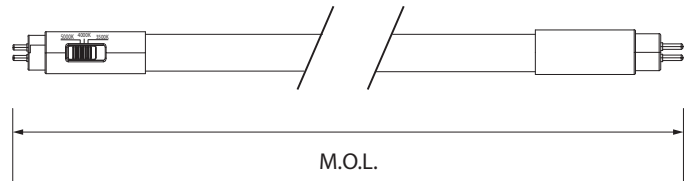

Features & Benefits

DLC, cUL listed

Direct replacement for T5 HO & T5 HE linear fluorescent

NSF/ANSI 2 certified¹, shatterprotect³

Fits into existing linear fixtures

Compatible with most Instant start ballast² with input voltage of 120-277V and 347V

Beam angle 180°

50,000 hour life (L70), High CRI (83+)

¹Need to work with NSF certified lighting fixtures

²For detail, you may contact your sales person or check

³ Shatterprotect utilizes PET film to reduce the unexpected risk of shattering

www.turolight.com for ballast compatibility list

Dimensional Drawing

Ordering Information Example: HD-T5DFSP/13W/3CCT/F

Family Name	Lamp Type	4Wattage	CCT	Frost
HD	T5DFSP (T5 Direct fit, shatter protect)	6W (2ft) 9W (2ft / 3ft) 13W (4ft) 18W (3ft) 25.5W (4ft)	3CCT (35-40-50K)	F (Frost)

Product Specification

Ordering Code	DLC	Model Number	Wattage (W)	Voltage (V)	Initial Lumens(lm)	Base	Hour Rating	Beam Angle	CCT(K)	CRI	M.O.L. (inch)	Case QTY.
1753007	-	HD-T5DFSP/6W/3CCT/F (2FT HE)	6	120-277, 347	950	G5	50,000	180°	35-40-50	83	24	8
1753008	-	HD-T5DFSP/9W/3CCT/F (3FT HE)	9	120-277, 347	1300	G5	50,000	180°	35-40-50	83	36	8
1753009	-	HD-T5DFSP/13W/3CCT/F (4FT HE)	13	120-277, 347	1950	G5	50,000	180°	35-40-50	83	48	25
1753010	-	HD-T5DFSP/9W/3CCT/F (2FT HO)	9	120-277, 347	1300	G5	50,000	180°	35-40-50	83	24	8
1753011	-	HD-T5DFSP/18W/3CCT/F (3FT HO)	18	120-277, 347	2200	G5	50,000	180°	35-40-50	83	36	8
1753012	Yes	HD-T5DFSP/25W/3CCT/F (4FT HO)	25.5	120-277, 347	3500	G5	50,000	180°	35-40-50	83	48	25