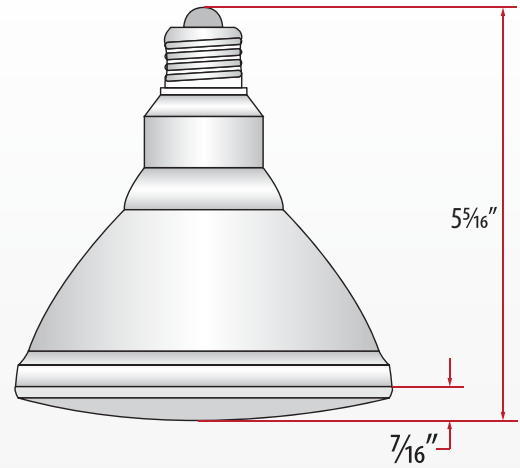

Product Description

Ilano Flat Panel 15W PAR38 Premium 2850K

Ilano Flat Panel 15W PAR38 Premium 4100K

Dimension

Photometrics

Polar Graph

Part No.	Watts	Initial Lumens	Life (Hours)	CRI	Color Temp.	Diam. (in.)
TL-PAR38(D)-15W-2850K	15W	750	30,000	>82	2850K	4.81
TL-PAR38(D)-15W-4100K	15W	750	30,000	>82	4100K	4.81