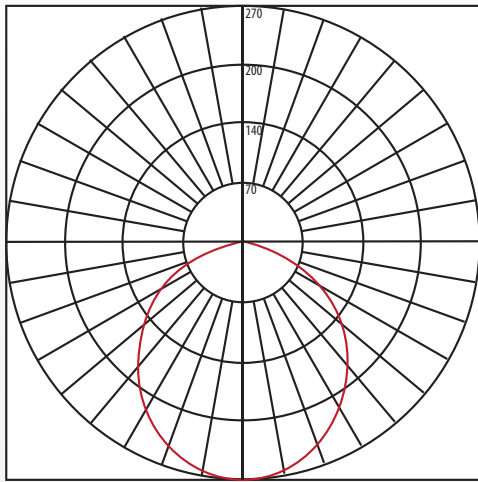

Product Description

Ilano Flat Panel 15W PAR38 Premium 2850K

Ilano Flat Panel 15W PAR38 Premium 4100K

Dimension

Photometrics

Polar Graph

Part No.	Watts	Initial Lumens	Life (Hours)	CRI	Color Temp.	Diam. (in.)
TL-PAR38(D)-15W-2850K	15W	750	30,000	>82	2850K	4.81
TL-PAR38(D)-15W-4100K	15W	750	30,000	>82	4100K	4.81