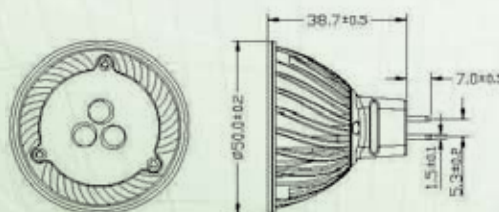

TUROLIGHT
WWW.TUROLIGHT.COM

TUROLUX VIVID

WITH
CRYODRIVE
TECHNOLOGY

160 Lumens Turolux Vivid Solid State True Colour LED MR16 with CryoDrive (TM) Inside 3.5W Warm White or Daylight White

220 Lumens Turolux Vivid Solid State True Colour LED MR16 with CryoDrive (TM) Inside 3.5W Warm White or Daylight White