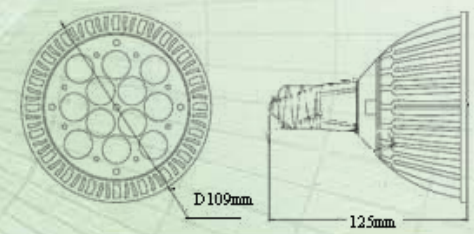

1200 Lumens Turolux Vivid Solid State True Colour LED PAR38 with CryoDrive (TM) Inside 12.5W Warm White or Daylight White