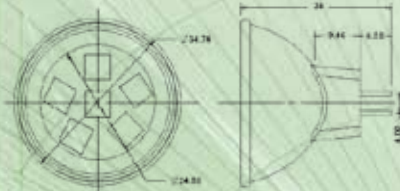

80 Lumens Turolux Vivid Solid State True Colour LED MR11 with CryoDrive (TM) Inside 2W Warm White or Daylight White