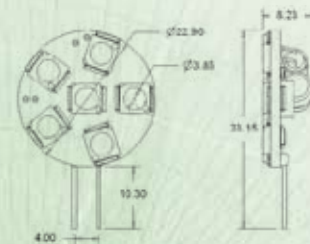

65 Lumens Turolux Vivid Solid State True Colour LED JCG4 with CryoDrive (TM) Inside 1.5W Warm White or Daylight White