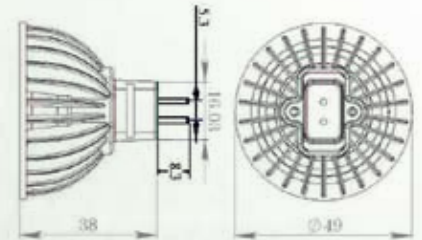

TUROLIGHT
WWW.TUROLIGHT.COM

TUROLUX VIVID

WITH
CRYODRIVE
TECHNOLOGY

160 Lumens Turolux Vivid Solid State True Colour LED MR16 with CryoDrive (TM) Inside 3.5W Warm White or Daylight White

220 Lumens Turolux Vivid Solid State True Colour LED MR16 with CryoDrive (TM) Inside 3.5W Warm White or Daylight White