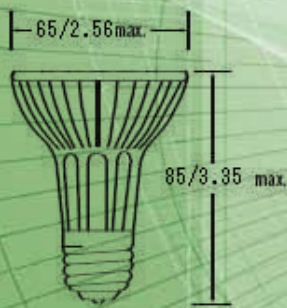

300 Lumens Turolux Vivid Solid State True Colour LED PAR20 with CryoDrive (TM) Inside 4.5W Warm White or Daylight White