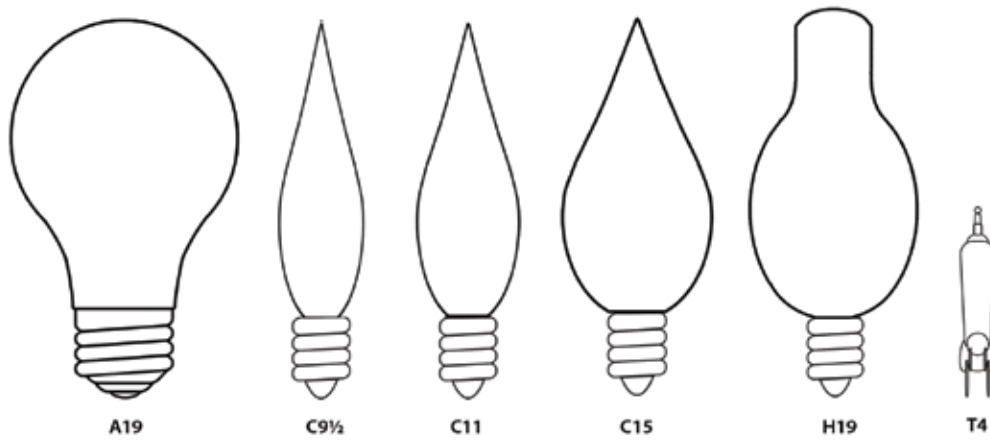

- Available in one, two, and three light fixtures
- Fixtures can be connected and use one power outlet
- 1-year warranty (Based on residential use)

BASES

SHAPES

Omni-Lite

DECORATIVE LIGHTING

XL-3000 A19 Incandescent Lamps