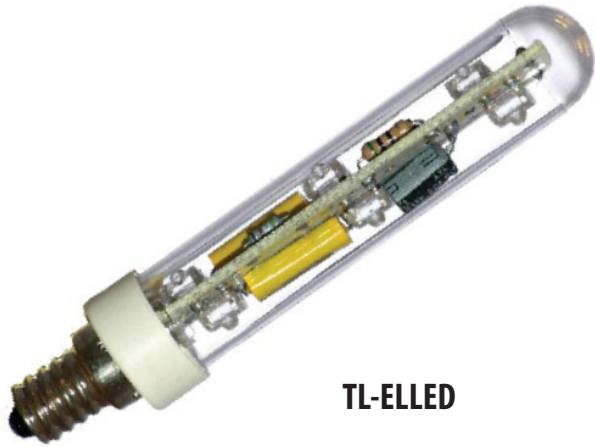

LED EXIT LIGHT REPLACEMENT BULB

TL-ELLED

Specifications

Order Code: TL-ELLED
Description: LED Exit Light Replacement Bulb
Volts: 120 VAC
Wattage: 0.8 Watt
Finish: Thermoplastic

Key Features

- Longer life rating of 50,000 hours
- E12 candelabra base
- High intensity LED's
- Swivel base rotates for maximum light alignment
- 6 Ultra bright high intensity LEDs
- 90 degree beam spread
- Warranty: 2 Years