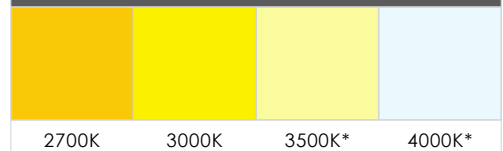

Life: 50,000 Hours (L70)

Power Factor: .92

Base Type: E26, GU24*

Weight (oz.): 5.2

Product Code	Power (Watts)	Beam Angle	CCT (K)	Lumen Output	CBCP (cd)	CRI
LRP16/40/30K	6	40°	3000	350	550	85
LRP16/40/27K	6	40°	2700	325	500	85

Lamp Images

Ordering Information

Example: LRP16/40/30K

LRP16	/	40	/	
Form Factor (PAR16)		Beam Spread		CCT
LRP16		40		27K 30K 35K* 40K*

* Made to Order

Beam Angles

40°

Color Temperature

Housing Colors

Silver

Power Secure LRP16 LED Lamp

OPTICS2 involves a recessed primary optic and surface secondary optic that allows Solais LRP lamps to duplicate the exact performance and aesthetics of incandescents.