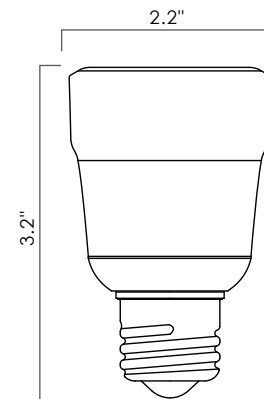

Lamp Images