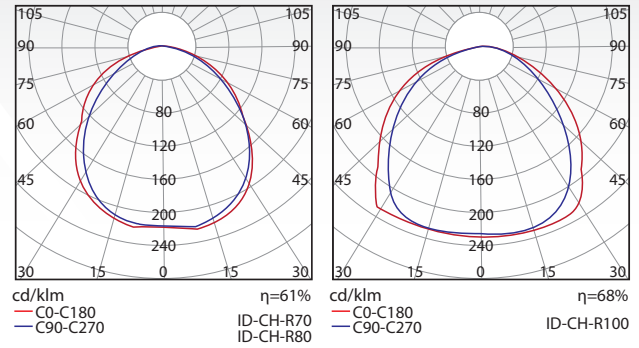

Photometric / IES

Order Code	Model Number	Description	Lamp	Volts (V)	IP	Gear Box L xW xH (mm)	Lens	G.W. (kg)	Initial Lumens	UL cUL	CSA
3886519	ID-CH-R70	70W Ind.Cobra,Rectangle,5000K&Blst	R70L	120-277	65	850X410X275	Glass	9.2	4900	Yes	-
3886532	ID-CH-R80	80W Ind.Cobra,Rectangle,5000K&Blst	R80L	120-277	65	850X410X275	Glass	9.2	6000	Yes	-
3886502	ID-CH-R100	100W Ind.Cobra,Rectangle,5000K&Blst	R100L	120-277	65	850X410X275	Glass	9.2	7500	Yes	-
3887501	ID-CH-R120	120W Ind.Cobra,Rectangle,5000K&Blst	R120L	120-277	65	850X410X275	Glass	9.2	9000	Yes	-
3887507	ID-CH-R150	150W Ind.Cobra,Rectangle,5000K&Blst	R150L	120-277	65	850X410X275	Glass	9.2	12000	Yes	-
3887517	ID-CH-R200	200W Ind.Cobra,Rectangle,5000K&Blst	R200L	120-277	65	1105X460X290	Glass	14.7	16000	Yes	-
3887528	ID-CH-R250	250W Ind.Cobra,Rectangle,5000K&Blst	R250L	120-277	65	1105X460X290	Glass	14.7	20000	Yes	-
3886503	ID-CH-R100/347V	100W Ind.Cobra,Rectangle,5000K&Blst,347V	R100L	208-347	65	850X410X275	Glass	9.2	7500	-	Yes
3887508	ID-CH-R150/347V	150W Ind.Cobra,Rectangle,5000K&Blst,347V	R150L	208-347	65	850X410X275	Glass	9.2	12000	-	Yes
3887518	ID-CH-R200/347V	200W Ind.Cobra,Rectangle,5000K&Blst,347V	R200L	208-347	65	1105X460X290	Glass	14.7	16000	-	Yes
3887529	ID-CH-R250/347V	250W Ind.Cobra,Rectangle,5000K&Blst,347V	R250L	208-347	65	1105X460X290	Glass	14.7	20000	-	Yes

*CCT(K) 5000K, Ambient Temp: -20 ~ +40, Round Pole Ø1.5-Ø2.36(30-60) Installation, Average Life 100,000 hours.

Project Details:

Project Name:
Fixture Type:
Distributor:
PO:

Distributed by:

TO ORDER PLEASE CALL 1-877-736-0447 OR EMAIL: SALES@TUROLIGHT.COM
Tel: (416) 736-0447 • Toll Free: 1 (877) 736-0447 • Fax: (416) 736-4890 • Email: info@turolight.com • Website: www.turolight.com