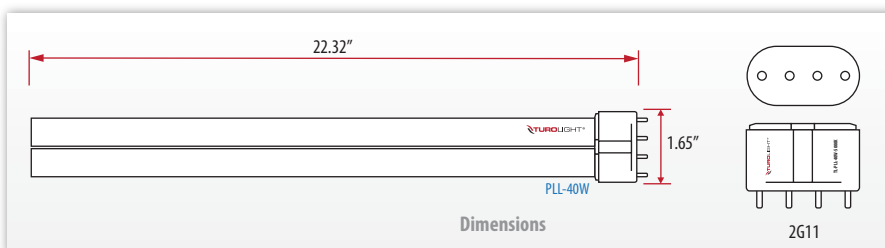

### General Usage

- General lighting
- Recessed Down Lights/Pot Lights
- Specialty

| Order Code | Model Number    | Watts | Base | Hour Rating | Initial Lumens | CCT (K) | CRI | M.O.L. (inch) | Case Qty. |
|------------|-----------------|-------|------|-------------|----------------|---------|-----|---------------|-----------|
| 1165101    | TUFF-PLL-40W/27 | 40    | 2G11 | 12,000      | 2750           | 2700    | 82  | 22.32         | 25        |
| 1165301    | TUFF-PLL-40W/35 | 40    | 2G11 | 12,000      | 2750           | 3500    | 82  | 22.32         | 25        |
| 1165401    | TUFF-PLL-40W/41 | 40    | 2G11 | 12,000      | 2700           | 4100    | 82  | 22.32         | 25        |
| 1165501    | TUFF-PLL-40W/50 | 40    | 2G11 | 12,000      | 2550           | 5000    | 82  | 22.32         | 25        |