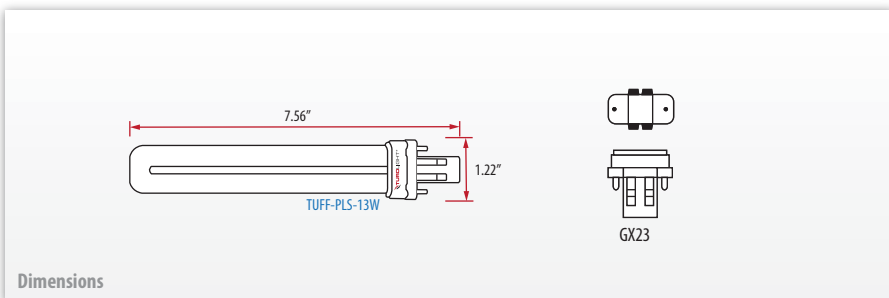

Key Features

- 840 Lumens
- High CRI (82+)
- 10,000 hour average life
- Even light distribution

Applications

- Commercial
- Residential
- Hospitality
- Restaurants
- Property Management

Other information

- Operating temperature range between -20°C and +40°C
- UL/cUL listed, FCC compliant
- 1-year limited warranty in commercial and residential use

General Usage

- General lighting
- Recessed Down Lights/Pot Lights
- Specialty

Order Code	Model Number	Watts	Base	Hour Rating	Initial Lumens	CCT (K)	CRI	M.O.L. (inch)	Case Qty.
1162103	TUFF-PLS-13W/27	13	GX23	10,000	840	2700K	82	7.56	25
1162301	TUFF-PLS-13W/35	13	GX23	10,000	840	3500K	82	7.56	25
1162403	TUFF-PLS-13W/41	13	GX23	10,000	840	4100K	82	7.56	25
1162501	TUFF-PLS-13W/50	13	GX23	10,000	750	5000K	82	7.56	25

How to read: TUFF - PLS - 13W / 27
Series Lamp Type Wattage CCT(K)

Distributed by: