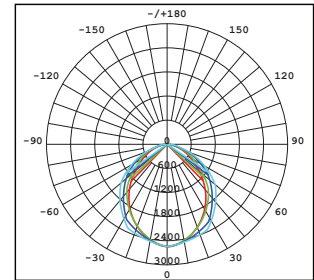

Photometric

T5 2 Lamps Luminaire Data Sheet

UNIT:cd
 — C0/180,92.5deg
 — C30/210,98.2deg
 — C60/240,107.6deg
 — C90/270,111.5deg

T5 3 Lamps Luminaire Data Sheet

UNIT:cd
 — C0/180,89.1deg
 — C30/210,95.0deg
 — C60/240,104.7deg
 — C90/270,110.6deg