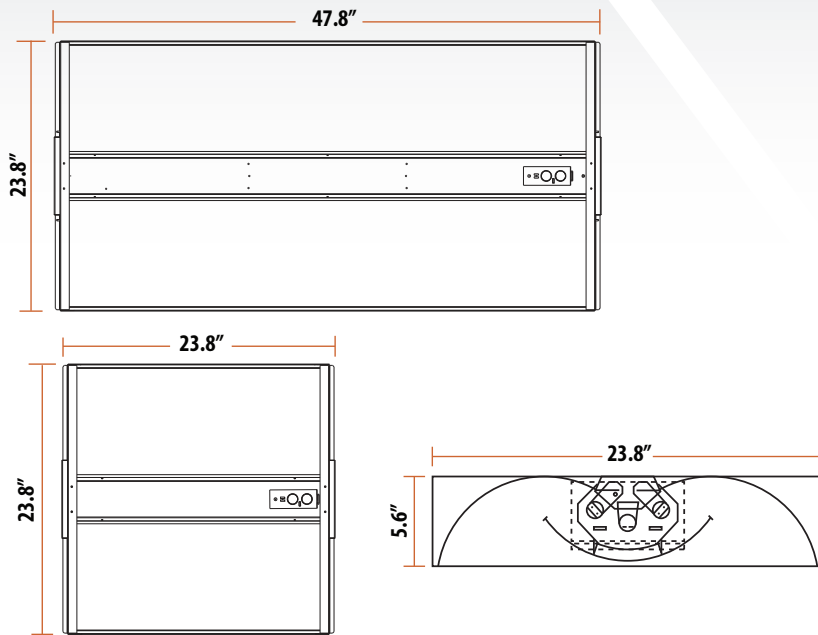

Mounting

Recessed ceiling mount, Exposed T-grid ceiling.

Lamps

Tuff T5HO linear lamps

Application

- Classrooms
- Corridors
- Office Areas
- Retail Stores
- Conference Halls
- Hallways
- Gymnasiums

Direct/Indirect Central Basket T-Bar Office Fixture

Ordering Information

TT-B	T5	22	2	24	UNV
Fixture Type	Lamp	Size	No. of lamp	Wattage	Voltage
	T5 - T5HO	22=2' x 2'	2	24	UNV - 120-277VAC
	PL - Plug In	24=2' x 4'	3	40	347 - 347VAC
				54	

Dimensions / Drawing

Ordering Code	Model Number	Description	Voltage	Ballast	Lamps	Dimensions (inches LxWxD)
3384216	TT-B-T5/22/224/UNV	Recessed Office Fixture TT-B 2X2 2T5 HO 24W	120-277V	Advance/GE	2XF24T5HO	24x24x5.6
3384227	TT-B-T5/22/324/UNV	Recessed Office Fixture TT-B 2X2 3T5 HO 24W	120-277V	Advance/GE	3XF24T5HO	24x24x5.6
3384217	TT-B-PL/22/240/UNV	Recessed Office Fixture TT-B 2X2 2PLL 40W	120-277V	Advance/GE	2XPL-L40W	24x24x5.6
3384208	TT-B-T5/24/254/UNV	Recessed Office Fixture TT-B 2X4 2T5 HO 54W	120-277V	Advance/GE	2XF54T5HO	48x24x5.6
3384209	TT-B-T5/24/354/UNV	Recessed Office Fixture TT-B 2X4 3T5 HO 54W	120-277V	Advance/GE	3XF54T5HO	48x24x5.6