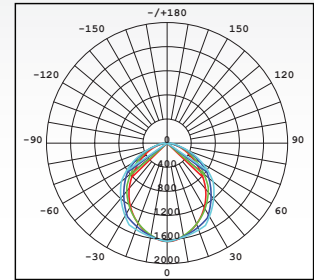

Photometric

T5 2 Lamps Luminaire Data Sheet

UNIT:cd
— C0/180,92.5deg
— C30/210,98.2deg
— C60/240,107.6deg
— C90/270,111.5deg

T5 3 Lamps Luminaire Data Sheet

UNIT:cd
— C0/180,89.1deg
— C30/210,95.0deg
— C60/240,104.7deg
— C90/270,110.6deg