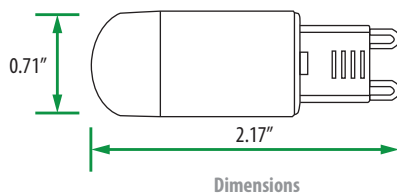

Model Number	Watts	Base	Volts	Hour Rating	Initial Lumens	CCT (K)	CRI	M.O.L. (inch)	Case Qty.
VIV-G9/3W/27	3	G9	120	25,000	240	2700	80	2.17	100

How to read: VIV - G9 / 3W / 27
LED Class Base Type Wattage CCT(K)