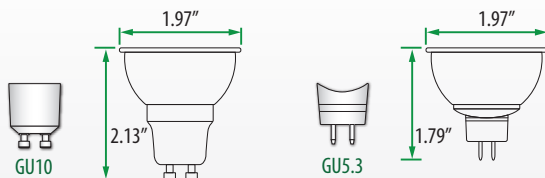

Dimensions

How to read:

VIV - MR16 / 7W / 30 / WFL40 / GU5.3 / D / HL
LED Class | Lamp Type | Wattage | CCT(K) | Beam Angle | Base Type | Dimmable | High Lumen

Distributed by: