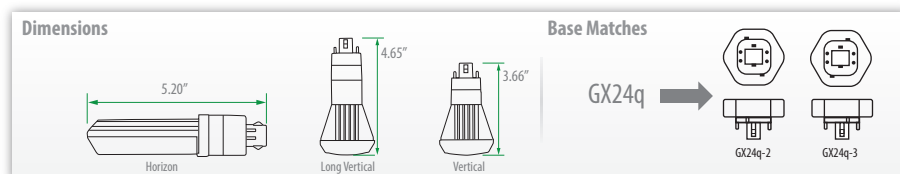

How to read: VIV - PLT / DF / 10W / 27 / H
LED Class Lamp Type Direct Fit Wattage CCT(K) Direction