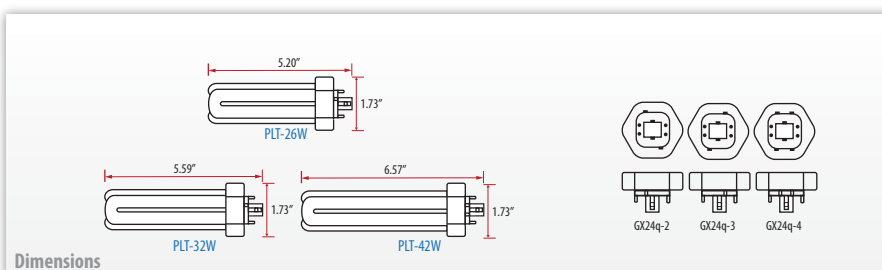

How to read: TUFF - PLT - 18W / 27
Series Lamp Type Wattage CCT(K)

Distributed by: