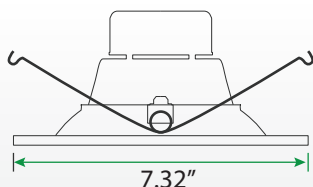

Dimensions