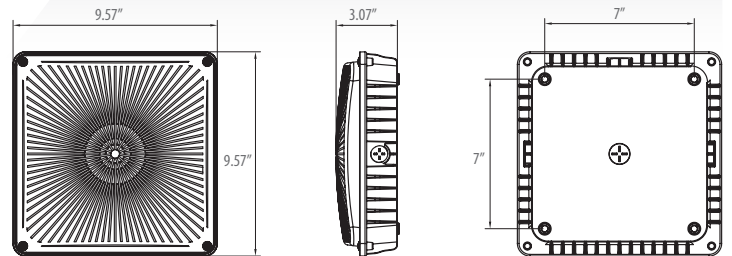

SSL LED Canopy Fixture

Physical Features

- Ultra Thin design
- Sealed die-casting profile for clean appearance
- Polycarbonate optical lens with heat resistant
- Equipped with three 1/2" threaded conduit and one 3/4" conduit entry points

Other information

- cUL listed and DLC listed
- 5-year limited warranty for DLC approved

Drawing/Dimension

Order Code	Model Number	Description	DLC	Watts	Volts (V)	Hour Rating	Optics/Distribution	Init. Lum.	CCT(K)	CRI	Dimensions LxWxH (inch)	Wet Loc	CS Qty.
3665107	SSL-CP1/45W/50/UNV/BK	SSL 45W LED Canopy Light, 50K, 120-277V, Ultra Thin, Black		45	120-277	50,000	H160° x V160°	4200	5000K	70	9.57 x 9.57 x 3.07	Y	1
3665116	SSL-CP1/45W/50/UNV/BK/D	SSL 45W LED Canopy Light, 50K, 120-277V, Ultra Thin, Black, Dimmable		45	120-277	50,000	H160° x V160°	4200	5000K	70	9.57 x 9.57 x 3.07	Y	1
3665201	SSL-CP1/45W/50/347/BK/D	SSL 45W LED Canopy Light, 50K, 347V, Ultra Thin, Black, Dimmable		45	347	50,000	H160° x V160°	4200	5000K	70	9.57 x 9.57 x 3.07	Y	1
3666114	SSL-CP1/65W/50/UNV/BK/D	SSL 65W LED Canopy Light, 50K, 120-277V, Ultra Thin, Black, Dimmable		65	120-277	50,000	H160° x V160°	6600	5000K	70	9.57 x 9.57 x 3.07	Y	1
3666209	SSL-CP1/65W/50/347/BK/D	SSL 65W LED Canopy Light, 50K, 347V, Ultra Thin, Black, Dimmable		65	347	50,000	H160° x V160°	6700	5000K	70	9.57 x 9.57 x 3.07	Y	1