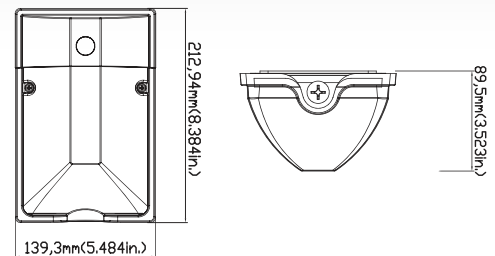

### Dimensions / Drawing

Order Code	Model Number	Description	DLC	Watts	Volts	Hour Rating	Optics/ Distribution	Init. Lum.	CCT (K)	CRI	Wet Loc	Dimensions LxWxH (inch)	CS Qty.
3662105	SSL-DW1/15W/50/120/F/DB	SSL 15W LED Doorway Light, 50K, 120V, PC Lens Frost, Dark Bronze	DLC	15	120	50,000	H105°xV90°	1600	5000K	82	Y	5.48x3.52x8.38	12
3663109	SSL-DW1/17W/50/120/F/DB	SSL 17W LED Doorway Light, 50K, 120V, PC Lens Frost, Dark Bronze	DLC	17	120	50,000	H90°xV110°	2000	5000K	70	Y	5.48x3.52x8.38	12
3664102	SSL-DW1/25W/50/120/F/DB	SSL 25W LED Doorway Light, 50K, 120V, PC Lens Frost, Dark Bronze	DLC	25	120	50,000	H90°xV110°	2700	5000K	70	Y	5.48x3.52x8.38	12