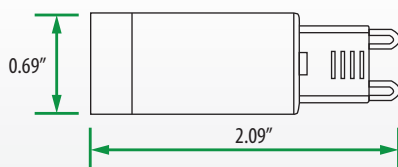

Dimensions

How to read: VIV - G9 / 3.3W / 27
LED Class Base Type Wattage CCT(K)

Distributed by: