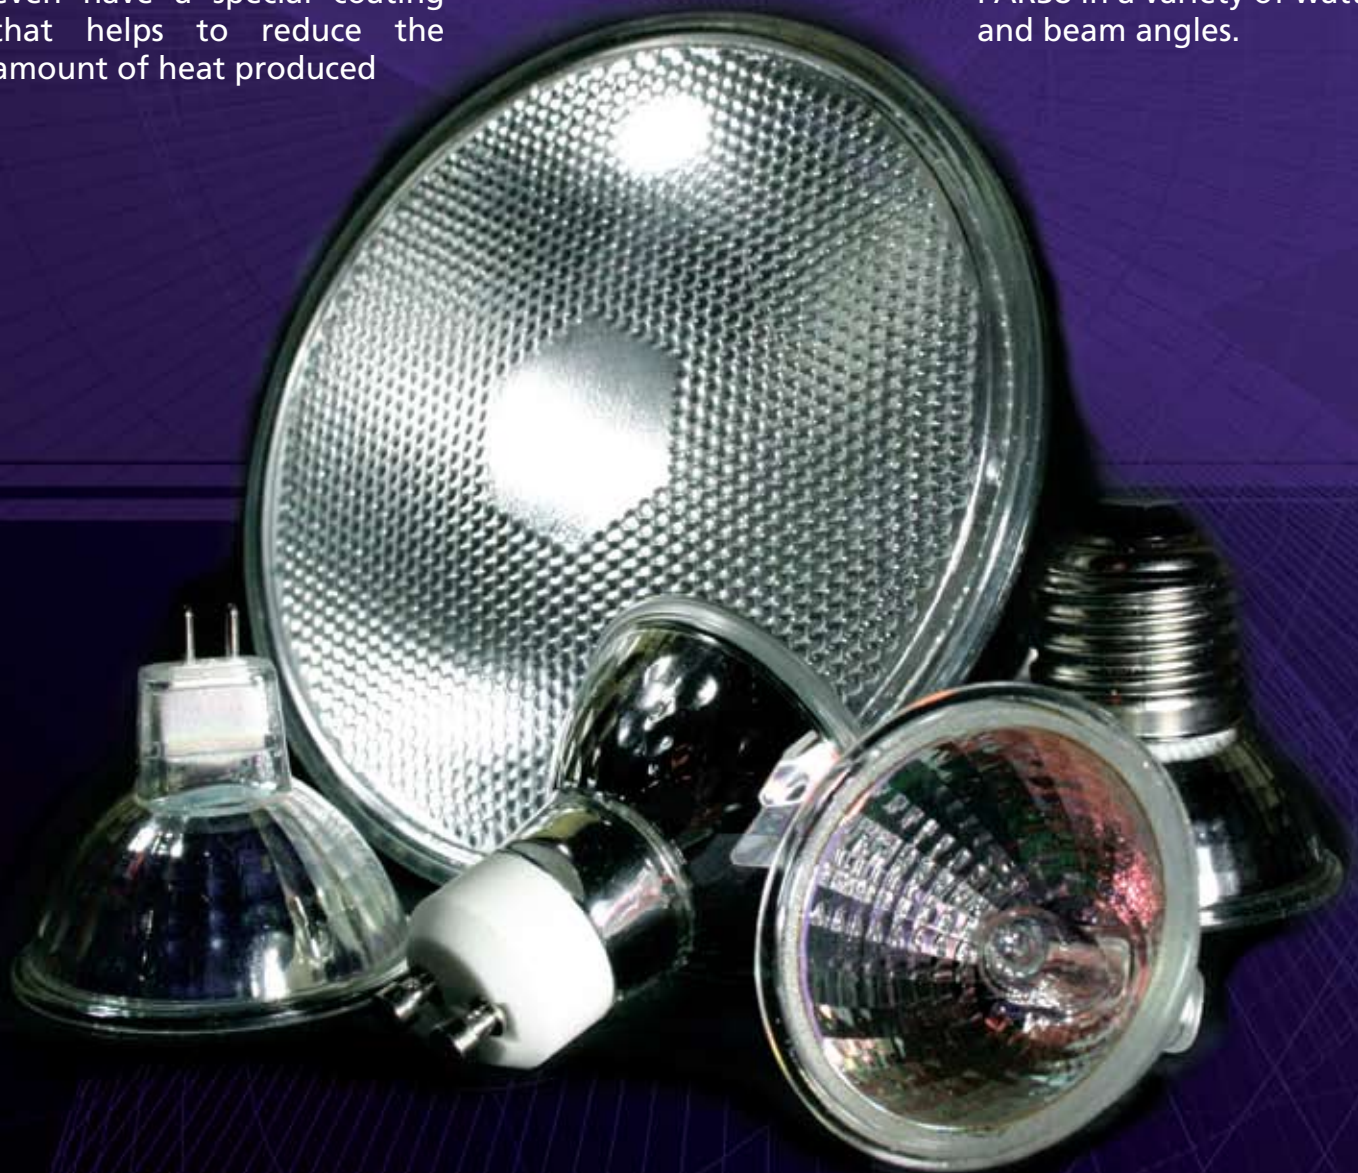

HAL SERIES

UNIQUE

This series contains many unique features not found in most Halogen bulbs. We have proprietary lens to enhance colour or to soften light. We even have a special coating that helps to reduce the amount of heat produced

LONGEST LIFE

All our Halogen bulbs are rigorously tested to ensure the highest efficiency and dependability. Most of the series is rated for 5,000 hours

VARIETY

We have an extensive line of Halogen bulb for almost every application. Including: G9, GU10, MR16, MR11, JDE, JP, JC, JDR16, PAR20, PAR30, and PAR38 in a variety of wattages and beam angles.