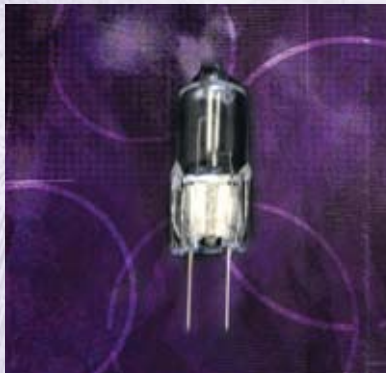

HAL SERIES

HALOGEN SHAPES

JC