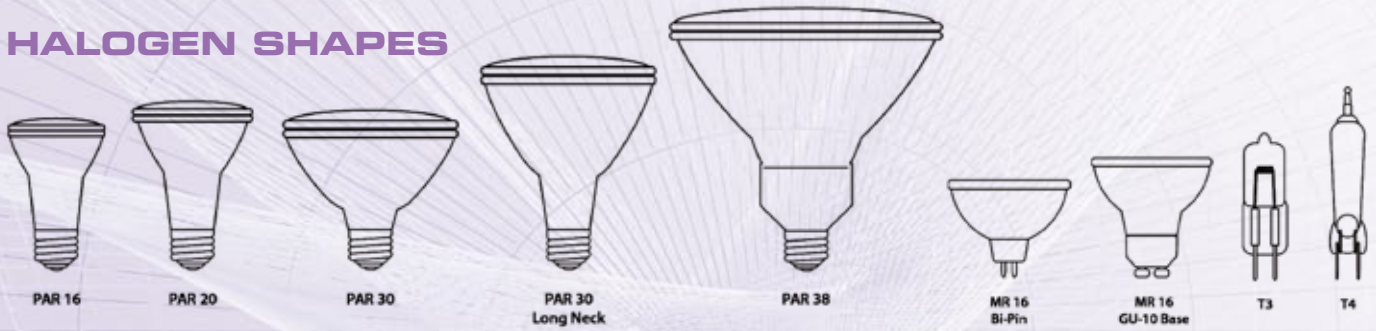

HAL SERIES

HALOGEN SHAPES

JDE11