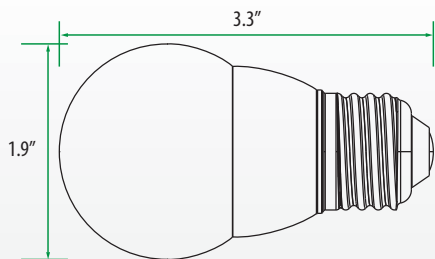

Key Features

- 500 lumens
- Dimmable
- Replaces 40W incandescent
- Frosted lens for even light distribution
- High CRI (80+)
- 15,000 hour average life
- Light weight design
- Suitable for damp location
- Reduces energy consumption up to 80%
- No UV, no infrared and mercury free

General Usage

- Fan lamps
- General lighting
- Recessed downlights
- Wall wash

Order Code	Model Number	Watts	Base	Volts	Hour Rating	Beam Angle	Initial Lumens	CCT (K)	CRI	M.O.L. (inch)	Case Qty.
1762734	VIV-A15/6W/27/D/F	6	E26	120	15,000	180°	500	2700	80	3.3	50

Dimensions

How to read: VIV - A15 / 6W / 27 / D / F
LED Class Lamp Type Wattage CCT(K) Dimmable Frost

Distributed by: