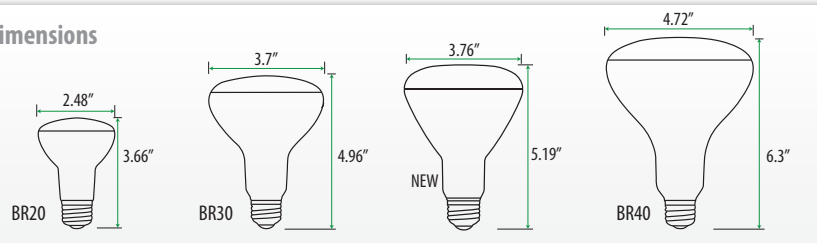

Dimensions

How to read: VIV - BR20 / 8W / 27 / D
LED Class Lamp Type Wattage CCT(K) Dimmable

Distributed by: