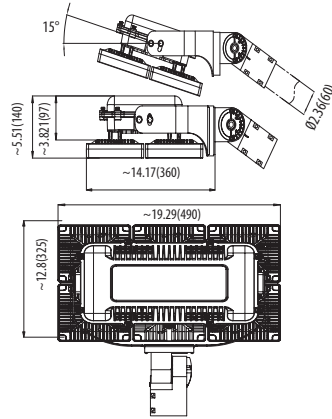

## Dimensions / Drawing

90W~150W Output

180W~300W Output

Order Code	Model Number	Description	DLC	Watts	Volts (V)	IP	Init. Lm	Av. Life L70 L90	CCT(K)	CRI	IES type	Wt (kg)	Dimensions LxWxH (mm)	CS Qty.
3687100	NXL-FL/120W/5/50/UNV/GLC/WM	New XL 120W LED Flood, IES Type V, 50K, 120-277V, Glass Lens Clear, Wall Mounting	DLC	120	120-277	65	17,260	50,000 36,000	5000	80	V	6.7	490 x 160 x 140	1
3687101	NXL-FL/150W/5/50/UNV/GLC/WM	New XL 150W LED Flood, IES Type V, 50K, 120-277V, Glass Lens Clear, Wall Mounting	DLC	150	120-277	65	21,240	50,000 36,000	5000	80	V	6.7	490 x 160 x 140	1
3687102	NXL-FL/180W/5/50/UNV/GLC/WM	New XL 180W LED Flood, IES Type V, 50K, 120-277V, Glass Lens Clear, Wall Mounting	DLC	180	120-277	65	26,400	50,000 36,000	5000	80	V	11.5	490 x 330 x 140	1
3687103	NXL-FL/240W/5/50/UNV/GLC/WM	New XL 240W LED Flood, IES Type V, 50K, 120-277V, Glass Lens Clear, Wall Mounting	DLC	240	120-277	65	34,370	50,000 36,000	5000	80	V	11.5	490 x 330 x 140	1
3688100	NXL-FL/300W/5/50/UNV/GLC/WM	New XL 300W LED Flood, IES Type V, 50K, 120-277V, Glass Lens Clear, Wall Mounting	DLC	300	120-277	65	42,760	50,000 36,000	5000	80	V	11.5	490 x 330 x 140	1

### Bracket Type

WM - Wall Mounting

SFV - Slip Fitter by vertical

SSF - Square Slip Fitter

HK - Hook

How our Model No. Works:

### Ordering Information

NXL	FL	90W	5	40	UNV	GL	C	WM	D
Family	Fixture Style	Wattage	IES Classification	CCT (K)	Voltage	Lens Material	Lens Type	Bracket Type	Dimming
FL - Flood	120W 150W 180W 240W 300W	5 - Type V	40 - 4000K 50 - 5000K	UNV - 120-277V	PC - PC GL - Glass	C - Clear	WM - Wall Mounting SFV - Slip Fitter by vertical SSF - Square Slip Fitter HK - Hook	D - 0~10V Dimming	