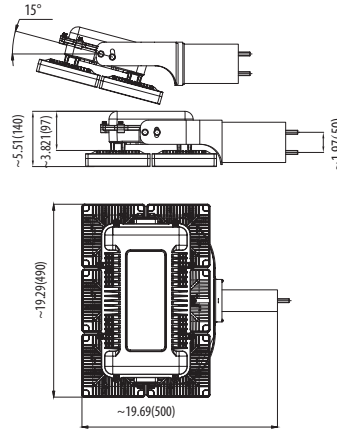

## Dimensions / Drawing

90W~150W Output

180W~300W Output

Order Code	Model Number	Description	DLC	Watts	Volts (V)	IP	Init. Lm	Av. Life L70 L90	CCT(K)	CRI	IES type	Wt (kg)	Dimensions LxWxH (mm)	CS Qty.
3687100	NXL-FL/120W/5/50/UNV/GLC/WM	New XL 120W LED Flood, IES Type V, 50K, 120-277V, Glass Lens Clear, Wall Mounting	DLC	120	120-277	65	17,260	50,000 36,000	5000	80	V	6.7	490 x 160 x 140	1
3687101	NXL-FL/150W/5/50/UNV/GLC/WM	New XL 150W LED Flood, IES Type V, 50K, 120-277V, Glass Lens Clear, Wall Mounting	DLC	150	120-277	65	21,240	50,000 36,000	5000	80	V	6.7	490 x 160 x 140	1
3687102	NXL-FL/180W/5/50/UNV/GLC/WM	New XL 180W LED Flood, IES Type V, 50K, 120-277V, Glass Lens Clear, Wall Mounting	DLC	180	120-277	65	26,400	50,000 36,000	5000	80	V	11.5	490 x 330 x 140	1
3687103	NXL-FL/240W/5/50/UNV/GLC/WM	New XL 240W LED Flood, IES Type V, 50K, 120-277V, Glass Lens Clear, Wall Mounting	DLC	240	120-277	65	34,370	50,000 36,000	5000	80	V	11.5	490 x 330 x 140	1
3688100	NXL-FL/300W/5/50/UNV/GLC/WM	New XL 300W LED Flood, IES Type V, 50K, 120-277V, Glass Lens Clear, Wall Mounting	DLC	300	120-277	65	42,760	50,000 36,000	5000	80	V	11.5	490 x 330 x 140	1

### Bracket Type

WM - Wall Mounting

SFV - Slip Fitter by vertical

SSF - Square Slip Fitter

HK - Hook

How our Model No. Works:

### Ordering Information

NXL	FL	90W	5	40	UNV	GL	C	WM	D
Family	Fixture Style	Wattage	IES Classification	CCT (K)	Voltage	Lens Material	Lens Type	Bracket Type	Dimming
FL - Flood	120W 150W 180W 240W 300W	5 - Type V	40 - 4000K 50 - 5000K	UNV - 120-277V	PC - PC GL - Glass	C - Clear	WM - Wall Mounting SFV - Slip Fitter by vertical SSF - Square Slip Fitter HK - Hook	D - 0~10V Dimming	