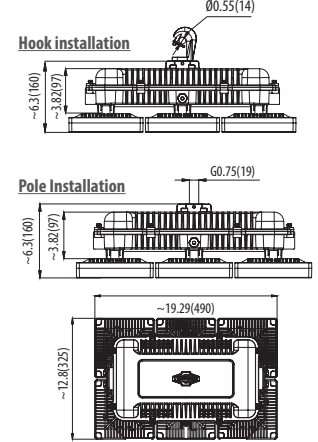

### Bracket Type

WM - Wall Mounting

SFV - Slip Fitter by vertical

SSF - Square Slip Fitter

HK - Hook

How our Model No. Works: