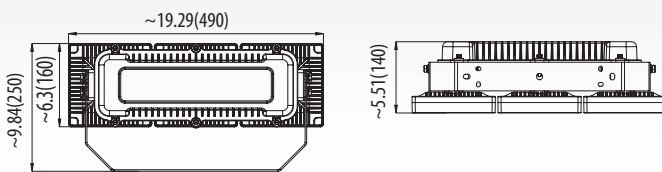

## Electronic Features

- Light output from 17,260 lumen up to 42,760 lumen
- High lighting efficiency of 145 lm/W and long life span of 50,000 hours
- Stable lumen output and high lumen maintenance (L90-36,000 hour, L70-50,000 hour)
- CRI higher than 80, and IP rating IP65 (whole fixture)
- High power factor (>0.95), flickering free operation
- 0-10V dimming optional

## Dimensions / Drawing

90W~150W Output

180W~300W Output

Order Code	Model Number	Description	DLC	Watts	Volts (V)	IP	Init. Lm	Av. Life L70 L90	CCT(K)	CRI	IES type	Wt (kg)	Dimensions LxWxH (mm)	CS Qty.
3687100	NXL-FL/120W/5/50/UNV/GLC/WM	New XL 120W LED Flood, IES Type V, 50K, 120-277V, Glass Lens Clear, Wall Mounting	DLC	120	120-277	65	17,260	50,000 36,000	5000	80	V	6.7	490 x 160 x 140	1
3687101	NXL-FL/150W/5/50/UNV/GLC/WM	New XL 150W LED Flood, IES Type V, 50K, 120-277V, Glass Lens Clear, Wall Mounting	DLC	150	120-277	65	21,240	50,000 36,000	5000	80	V	6.7	490 x 160 x 140	1
3687102	NXL-FL/180W/5/50/UNV/GLC/WM	New XL 180W LED Flood, IES Type V, 50K, 120-277V, Glass Lens Clear, Wall Mounting	DLC	180	120-277	65	26,400	50,000 36,000	5000	80	V	11.5	490 x 330 x 140	1
3687103	NXL-FL/240W/5/50/UNV/GLC/WM	New XL 240W LED Flood, IES Type V, 50K, 120-277V, Glass Lens Clear, Wall Mounting	DLC	240	120-277	65	34,370	50,000 36,000	5000	80	V	11.5	490 x 330 x 140	1
3688100	NXL-FL/300W/5/50/UNV/GLC/WM	New XL 300W LED Flood, IES Type V, 50K, 120-277V, Glass Lens Clear, Wall Mounting	DLC	300	120-277	65	42,760	50,000 36,000	5000	80	V	11.5	490 x 330 x 140	1