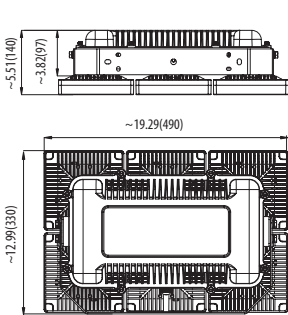

## Dimensions / Drawing

90W~150W Output

180W~300W Output

Order Code	Model Number	Description	DLC	Watts	Volts (V)	IP	Init. Lm	Av. Life L70 L90	CCT(K)	CRI	IES type	Wt (kg)	Dimensions LxWxH (mm)	CS Qty.
3687100	NXL-FL/120W/5/50/UNV/GLC/WM	New XL 120W LED Flood, IES Type V, 50K, 120-277V, Glass Lens Clear, Wall Mounting	DLC	120	120-277	65	17,260	50,000 36,000	5000	80	V	6.7	490 x 160 x 140	1
3687101	NXL-FL/150W/5/50/UNV/GLC/WM	New XL 150W LED Flood, IES Type V, 50K, 120-277V, Glass Lens Clear, Wall Mounting	DLC	150	120-277	65	21,240	50,000 36,000	5000	80	V	6.7	490 x 160 x 140	1
3687102	NXL-FL/180W/5/50/UNV/GLC/WM	New XL 180W LED Flood, IES Type V, 50K, 120-277V, Glass Lens Clear, Wall Mounting	DLC	180	120-277	65	26,400	50,000 36,000	5000	80	V	11.5	490 x 330 x 140	1
3687103	NXL-FL/240W/5/50/UNV/GLC/WM	New XL 240W LED Flood, IES Type V, 50K, 120-277V, Glass Lens Clear, Wall Mounting	DLC	240	120-277	65	34,370	50,000 36,000	5000	80	V	11.5	490 x 330 x 140	1
3688100	NXL-FL/300W/5/50/UNV/GLC/WM	New XL 300W LED Flood, IES Type V, 50K, 120-277V, Glass Lens Clear, Wall Mounting	DLC	300	120-277	65	42,760	50,000 36,000	5000	80	V	11.5	490 x 330 x 140	1

### Bracket Type

WM - Wall Mounting

SFV - Slip Fitter by vertical

SSF - Square Slip Fitter

HK - Hook

How our Model No. Works: