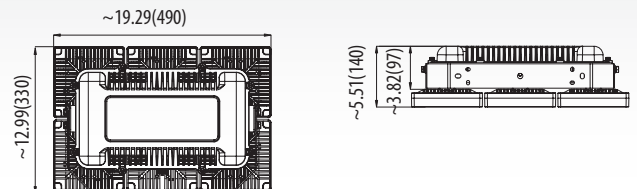

## Electronic Features

- Light output from 17,260 lumen up to 42,760 lumen
- High lighting efficiency of 145 lm/W and long life span of 50,000 hours
- Stable lumen output and high lumen maintenance (L90-36,000 hour, L70-50,000 hour)
- CRI higher than 80, and IP rating IP65 (whole fixture)
- High power factor (>0.95), flickering free operation
- 0-10V dimming optional

## Dimensions / Drawing

90W~150W Output

180W~300W Output

Order Code	Model Number	Description	DLC	Watts	Volts (V)	IP	Init. Lm	Av. Life L70 L90	CCT(K)	CRI	IES type	Wt (kg)	Dimensions LxWxH (mm)	CS Qty.
3687100	NXL-FL/120W/5/50/UNV/GLC/WM	New XL 120W LED Flood, IES Type V, 50K, 120-277V, Glass Lens Clear, Wall Mounting	DLC	120	120-277	65	17,260	50,000 36,000	5000	80	V	6.7	490 x 160 x 140	1
3687101	NXL-FL/150W/5/50/UNV/GLC/WM	New XL 150W LED Flood, IES Type V, 50K, 120-277V, Glass Lens Clear, Wall Mounting	DLC	150	120-277	65	21,240	50,000 36,000	5000	80	V	6.7	490 x 160 x 140	1
3687102	NXL-FL/180W/5/50/UNV/GLC/WM	New XL 180W LED Flood, IES Type V, 50K, 120-277V, Glass Lens Clear, Wall Mounting	DLC	180	120-277	65	26,400	50,000 36,000	5000	80	V	11.5	490 x 330 x 140	1
3687103	NXL-FL/240W/5/50/UNV/GLC/WM	New XL 240W LED Flood, IES Type V, 50K, 120-277V, Glass Lens Clear, Wall Mounting	DLC	240	120-277	65	34,370	50,000 36,000	5000	80	V	11.5	490 x 330 x 140	1
3688100	NXL-FL/300W/5/50/UNV/GLC/WM	New XL 300W LED Flood, IES Type V, 50K, 120-277V, Glass Lens Clear, Wall Mounting	DLC	300	120-277	65	42,760	50,000 36,000	5000	80	V	11.5	490 x 330 x 140	1