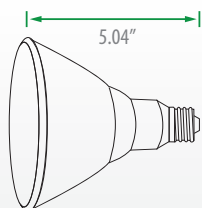

### General Usage

- Track Lights
- Specialty
- Recessed Down Lights/Pot Lights
- Display Cases
- Under Cabinet Lights

Order Code	Model Number	Watts	Base	Volts	Hour Rating	Beam Angle	Initial Lumens	CCT (K)	CRI	EFA*	Wet Location	M.O.L. (inch)	Case Qty.
1732103	PV-PAR38/13W/27/WFL40/D	13	E26	120	10,000	40°	900	2700	80	Y	Y	5.04	20
1732203	PV-PAR38/13W/30/WFL40/D	13	E26	120	10,000	40°	900	3000	80	Y	Y	5.04	20
1732303	PV-PAR38/13W/35/WFL40/D	13	E26	120	10,000	40°	900	3500	80	Y	Y	5.04	20
1732402	PV-PAR38/13W/40/WFL40/D	13	E26	120	10,000	40°	900	4000	80	Y	Y	5.04	20
1732503	PV-PAR38/13W/50/WFL40/D	13	E26	120	10,000	40°	900	5000	80	Y	Y	5.04	20

### Dimensions

How to read: PV - PAR38 / 13W / 30 / WFL40 / D

LED Class    Lamp Type    Wattage    CCT(K)    Beam Angle    Dimmable

Distributed by: