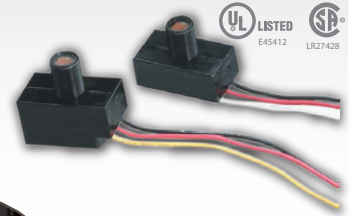

Photocell

How our Model No. Works:

Ordering Information

SSL	WP3	45W	50	UNV	BK	PS
Family	Fixture Style	Wattage	Colour Temperature	Voltage	Body Finish	Sensor Option
	WP3 - Full Cut Off Wall Pack	45W/50W 70W/75W 90W/95W 135W/145W	50 - 5000K	UNV - 120-277V 347 - 347V	DB - Dark Bronze	PS - Photocell Sensor

Distributed by: