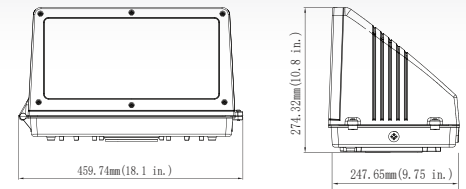

## Dimensions / Drawing

Order Code	Model Number	Description	DLC	Watts	Volts (V)	Hour Rating	Optics/ Distribution	Init. Lum.	CCT (K)	CRI	Dimensions LxWxH (inch)	Wet Loc	CS Qty.
3665110	SSL-WP3/45W/50/UNV/DB	SSL 45W LED Full Cut OffWall Pack, 50K, 120-277V, Dark Bronze	DLC	45	120-277	50,000	TYPE III	4900	5000K	82	14.21 x 8.78 x 9.25	Y	1
3665203	SSL-WP3/50W/50/347/DB	SSL 50W LED Full Cut OffWall Pack, 50K, 347V, Dark Bronze	DLC	50	347	50,000	TYPE III	5000	5000K	82	14.21 x 8.78 x 9.25	Y	1
3666108	SSL-WP3/70W/50/UNV/DB	SSL 70W LED Full Cut OffWall Pack, 50K, 120-277V, Dark Bronze	DLC	70	120-277	50,000	TYPE III	7350	5000K	82	14.21 x 8.78 x 9.25	Y	1
3666205	SSL-WP3/75W/50/347/DB	SSL 75W LED Full Cut OffWall Pack, 50K, 347V, Dark Bronze	DLC	75	347	50,000	TYPE III	7500	5000K	82	14.21 x 8.78 x 9.25	Y	1
3666109	SSL-WP3/90W/50/UNV/DB	SSL 90W LED Full Cut OffWall Pack, 50K, 120-277V, Dark Bronze	DLC	90	120-277	50,000	TYPE III	9500	5000K	82	18.1 x 10.8 x 9.75	Y	1
3666211	SSL-WP3/95W/50/347/DB	SSL 95W LED Full Cut OffWall Pack, 50K, 347V, Dark Bronze	-	95	347	50,000	TYPE III	9500	5000K	82	18.1 x 10.8 x 9.75	Y	1
3667103	SSL-WP3/135W/50/UNV/DB	SSL 135W LED Full Cut OffWall Pack, 50K, 120-277V, Dark Bronze	DLC	135	120-277	50,000	TYPE III	14000	5000K	82	18.1 x 10.8 x 9.75	Y	1
3667204	SSL-WP3/145W/50/347/DB	SSL 145W LED Full Cut OffWall Pack, 50K, 347V, Dark Bronze	-	145	347	50,000	TYPE III	14000	5000K	82	18.1 x 10.8 x 9.75	Y	1
<b>Photocell Sensor</b>													
n.a.	LC-105	Photocell Sensor, for WP1 120V application only			120								
n.a.	AA-1068M	Photocell Sensor, for WP1 277V & 347V application only*			185-305								
n.a.	JL-403C	Photocell Sensor, for WP1 UNV & 347V application only*			120-277								