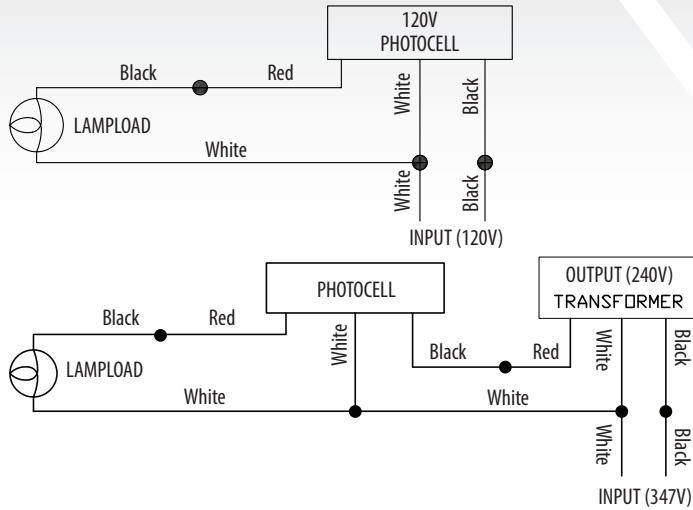

Wiring instruction (With Photocell)