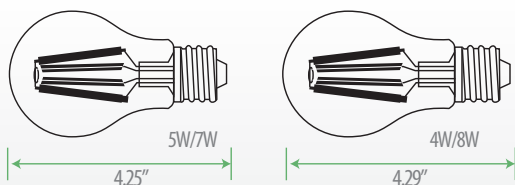

Dimensions

How to read: AR - A19 / 8W / 22 / D / A
LED Class Lamp Type Wattage CCT(K) Dimmable Amber

Distributed by: