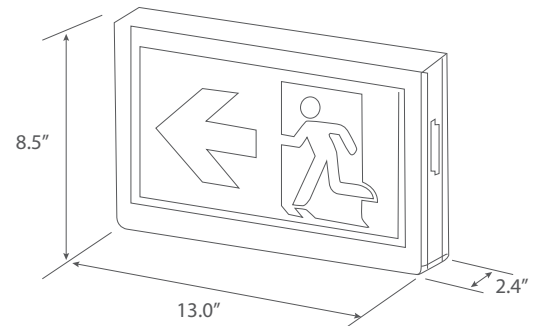

LED FIXTURE

TL Series

LED Emergency

TL-RMES101

"Running Man" LED Emergency Sign

Features & Benefits

Injection-molded thermoplastic housing

Easy installation

Ni-cd battery backup for 90 minutes

Universal (wall, ceiling) mounting

SMD LED

120/347VAC input voltage

3 Pictograms included, single/ double face

cUL listed / IP20

Test switch and charge indicator light

Dimensional Drawing

Product Specification

Ordering Code	Model Number	Description	Wattage (W)	Input Voltage (V)	Mounting	Remote Capable	Self Powered Battery	Damp Location	Dimensions LxWxH (inch)	Case QTY.
3461114	TL-RMES101	"Running Man" LED Emergency Sign, White Housing AC only	3W	120/347VAC	wall, ceiling	No	Yes (90 minutes)	Yes	13.0x8.5x2.4	6