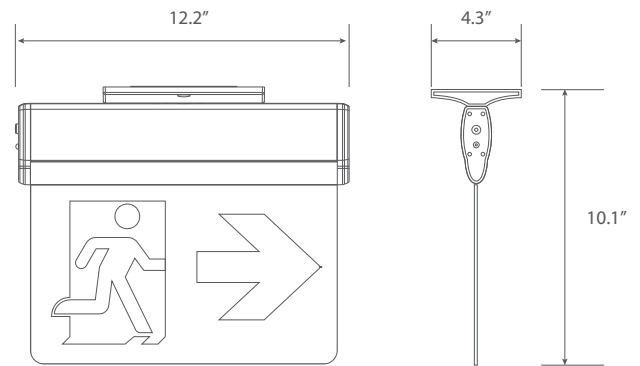

Dimensional Drawing

Ordering Information Example: TL-RMES201

Family Name	Fixture Type	Model
TL (Turolight)	RMES ("Running Man" Emergency Sign)	201 (Edge-lit Emergency Sign)

Product Specification

Ordering Code	Model Number	Description	Wattage (W)	Input Voltage (V)	Mounting	Remote Capable	Self Powered Battery	Damp Location	Dimensions* LxW (inch)	Case QTY.
3461115	TL-RMES201	"Running Man" LED Edge-lit Emergency Sign, White Housing AC only	3W	120/347VAC	wall, side, ceiling	No	Yes (90 minutes)	Yes	12.2x10.1	6

* Please see the "Dimensional Drawing" for detail