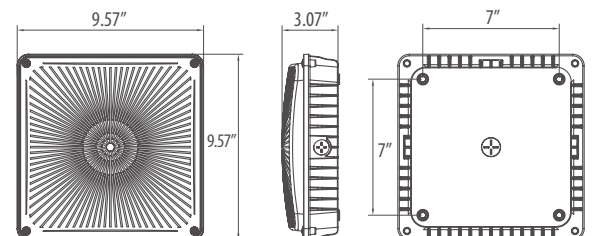

Dimensional drawing

Ordering Information

Example: SSL-CP1/45W/50/UNV/BK/D

Family Name	Fixture Type	Wattage	CCT	Voltage (V)	Body Finish	Dimmable
SSL (Solid State Lighting)	CP1 (Canopy) CP1S (High Lumen Canopy)	65W 45W	50 (5000K)	UNV (120~277V) 347 (347V)	BK (Black)	D(Dimmable) Blank (Non-Dimmable)