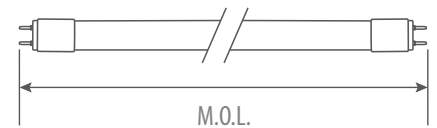

Dimensional drawing

Warranty & Cautions

5-year limited warranty for DLC listed lamps / 3-year limited warranty for non-DLC*

Bulb wall temperature range between -20°C and +45°C

Not recommended to use with ballast 5 years or older

Product Specification

Ordering Code	DLC	Model Number	Description	Wattage		Lum/W	Base	Voltage (V)	Hour Rating	Beam Angle	Initial Lumen (lm)	CCT(K)	CRI	M.O.L. (inch)	Case QTY.
				Lamp Power (W)	System Power (W)										
1764212	Y	VIV-T5DF4/25W/30/F	T5 Direct Fit 4ft 25W G5 30K Frost	25	28	112.5	G5	120-277, 347	50,000	220	3150	3000	83	48	25
1764307	Y	VIV-T5DF4/25W/35/F	T5 Direct Fit 4ft 25W G5 35K Frost	25	28	112.5	G5	120-277, 347	50,000	220	3150	3500	83	48	25
1764410	Y	VIV-T5DF4/25W/40/F	T5 Direct Fit 4ft 25W G5 40K Frost	25	28	114.3	G5	120-277, 347	50,000	220	3200	4000	83	48	25
1764509	Y	VIV-T5DF4/25W/50/F	T5 Direct Fit 4ft 25W G5 50K Frost	25	28	117.9	G5	120-277, 347	50,000	220	3300	5000	83	48	25
1762022	Y	VIV-T5DF4/13W/30/F	T5 Direct Fit 4ft 13W G5 30K Frost	13	16	112.5	G5	120-277, 347	50,000	220	1800	3000	83	48	25
1762366	Y	VIV-T5DF4/13W/35/F	T5 Direct Fit 4ft 13W G5 35K Frost	13	16	112.5	G5	120-277, 347	50,000	220	1800	3500	83	48	25
1762888	Y	VIV-T5DF4/13W/40/F	T5 Direct Fit 4ft 13W G5 40K Frost	13	16	115.6	G5	120-277, 347	50,000	220	1850	4000	83	48	25
1762552	Y	VIV-T5DF4/13W/50/F	T5 Direct Fit 4ft 13W G5 50K Frost	13	16	126.7	G5	120-277, 347	50,000	220	1900	5000	83	48	25

Ordering Information Example: VIV-T5DF4/25W/30/F

LED CLASS	LAMP TYPE	DIRECT FIT	WATTAGE	CCT(K)	FROST
VIV (Vivid)	T5	DF4 (Direct Fit, 4th version)	25W 13W	50 (5000K) 40 (4000K) 35 (3500K) 30 (3000K)	F (Frost)