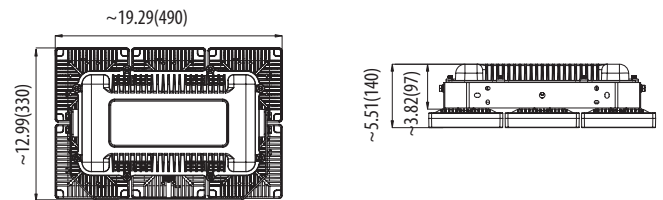

Dimensional drawing

120W~150W Output

180W~300W Output

Ordering Information Example: NXL-FL/120W/5/50/UNV/GLC/WM

Family Name	Fixture Type	Wattage	IES Type	CCT (K)	Voltage (V)	Lens	Bracket Type	Dimmable
NXL (New XL)	FL (Flood)	300W, 240W, 180W, 150W, 120W	5 (Type V)	50 (5000K)	UNV (120-277V) HVU (347-480V)	GLC (Glass, Clear)	WM (Wall Mounting) SFV (Slip Fitter by Vertical) SSF (Square Slip Fitter) HK (Hook)	D (0~10 Dimming)