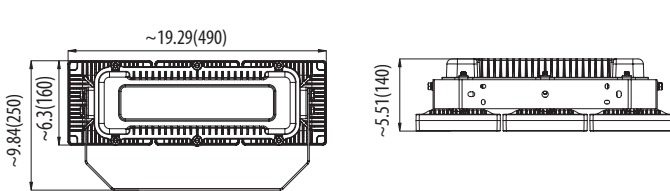

Dimensional drawing

120W~150W Output

180W~300W Output

Ordering Information Example: NXL-FL/120W/5/50/UNV/GLC/WM

Family Name	Fixture Type	Wattage	IES Type	CCT (K)	Voltage (V)	Lens	Bracket Type	Dimmable
NXL (New XL)	FL (Flood)	300W, 240W, 180W, 150W, 120W	5 (Type V)	50 (5000K)	UNV (120-277V) HVU (347-480V)	GLC (Glass, Clear)	WM (Wall Mounting) SFV (Slip Fitter by Vertical) SSF (Square Slip Fitter) HK (Hook)	D (0~10 Dimming)