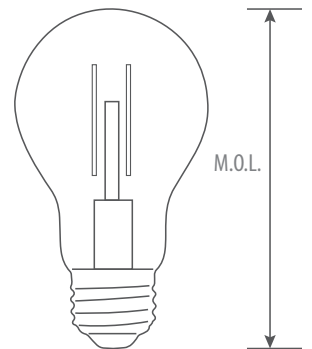

Dimensional drawing

Warranty & Cautions

2-year limited warranty in commercial use from the date of purchase

Operating temperature range between -20°C and +40°C

Product Specification

Ordering Code	Model Number	Product Description	Watts (W)	Replacement Filament	Replacement Incandescent	Base	Voltage (V)	Hour Rating	Beam Angle	Initial Lumens (lm)	CCT(K)	CRI	Damp LOC.	M.O.L. (inch)	Case QTY.
1772110	AR-A19LF/8W/27/D/C	A19 Low Flicker 8W 27K Dimmable Clear	8	-	60W	E26	120	15,000	330°	800	2700	80	Y	4.29	40
1772202	AR-A19LF/8W/30/D/C	A19 Low Flicker 8W 30K Dimmable Clear	8	-	60W	E26	120	15,000	330°	800	2700	80	Y	4.29	40
1771203	AR-B10LF/4W/30/E12/D/C	B10 Low Flicker 4W 30K E12 Dimmable Clear	4	-	40W	E12	120	15,000	330°	350	3000	80	Y	3.78	50
1771925	AR-B10LF/4W/22/E12/D/A	B10 Low Flicker 4W 22K E12 Dimmable Amber	4	40W	-	E12	120	15,000	330°	280	2200	80	Y	3.78	50
1772111	AR-ST19LF/5W/27/D/C	ST19 Low Flicker 5W 27K Dimmable Clear	5	-	60W	E26	120	15,000	330°	500	2700	80	Y	5.39	20
1772203	AR-ST19LF/5W/30/D/C	ST19 Low Flicker 5W 30K Dimmable Clear	5	-	60W	E26	120	15,000	330°	500	3000	80	Y	5.39	20
1771404	AR-ST19LF/5W/40/D/C	ST19 Low Flicker 5W 40K Dimmable Clear	5	-	60W	E26	120	15,000	330°	500	4000	80	Y	5.39	20
1772908	AR-ST19LF/5W/22/D/A	ST19 Low Flicker 5W 22K Dimmable Amber	5	60W	-	E26	120	15,000	330°	400	2200	80	Y	5.39	20
1771205	AR-T6LF/2.5W/30/E12/D/C	T6 Low Flicker 2.5W 30K E12 Dimmable Clear	2.5	-	25W	E12	120	15,000	330°	200	3000	80	Y	3.84	50
1771140	AR-T9LF/4W/27/D/C	T9 Low Flicker 4W 27K Dimmable Clear	4	-	40W	E26	120	15,000	330°	350	2700	80	Y	5.71	50
1771206	AR-T9LF/4W/30/D/C	T9 Low Flicker 4W 30K Dimmable Clear	4	-	40W	E26	120	15,000	330°	350	3000	80	Y	5.71	50
1771207	AR-T14LF/5W/30/D/C	T14 Low Flicker 5W 30K Dimmable Clear	5	-	60W	E26	120	15,000	330°	500	3000	80	Y	4.71	50

Ordering Information Example: AR-A19LF/8W/27/D/C

LED CLASS	LAMP TYPE	WATTAGE	CCT(K)	BASE	DIMMABLE	COVER
AR (Artisan)	A19LF (A19 Low Flicker) B10LF (B10 Low Flicker) ST19LF (ST19 Low Flicker) T6LF (T6 Low Flicker) T9LF (T9 Low Flicker) T14LF (T14 Low Flicker)	8W 5W 4W 2.5W	30 (3000K) 27 (2700K) 22 (2200K)	E12 (E12) Blank (E26)	D (dimmable)	C (Clear) A (Amber)